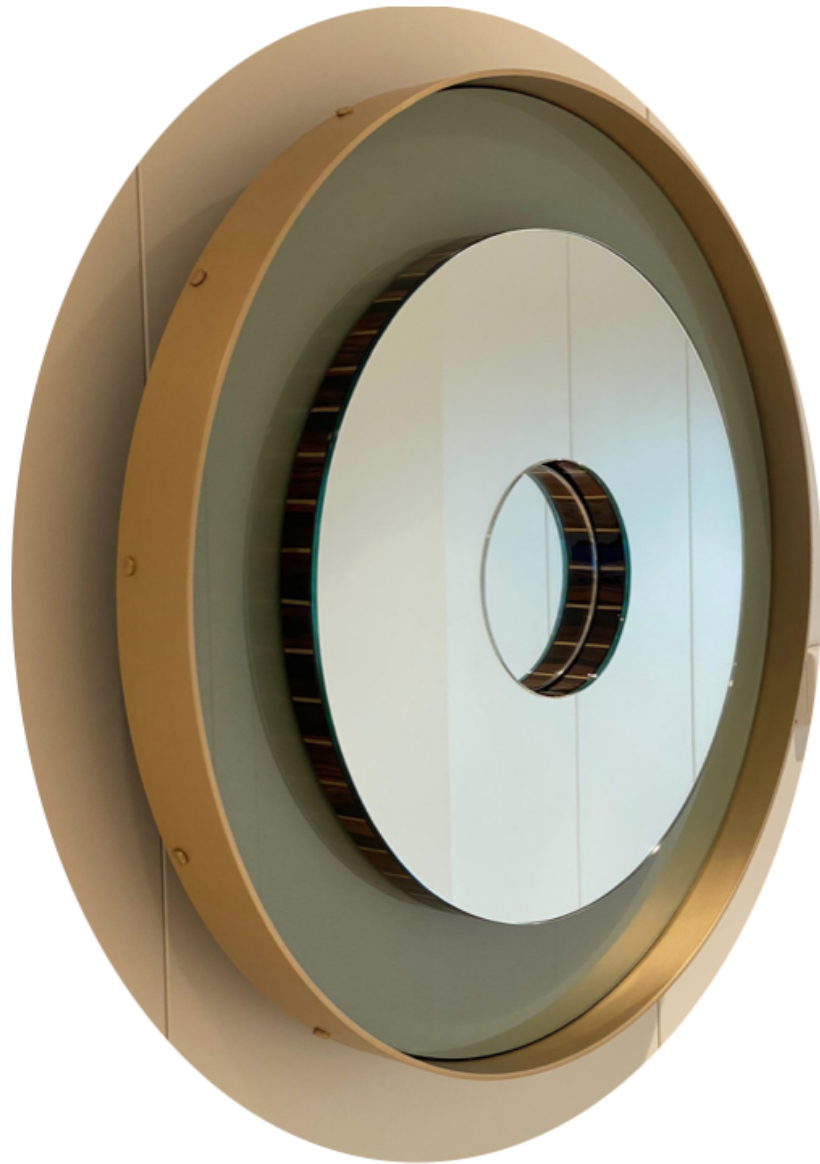

STUDIO VAN DEN AKKER
ROB COPLEY + SEAN ROBINS

The Leme Wall Mirror By Pipim
Depth: 4" Diameter: 29.5"

** please note all dimensions are approximate*

DDB - 979 THIRD AVE - SUITE 1510 - NEW YORK - 212.644.3535
PDC - 8687 MELROSE AVENUE - SUITE B355 - WEST HOLLYWOOD - 323.822.1955
DDC - 1025 NORTH STEMMONS FWY - SUITE 280 - DALLAS - 214 256-4338
WWW.STUDIOVANDENAKKER.COM