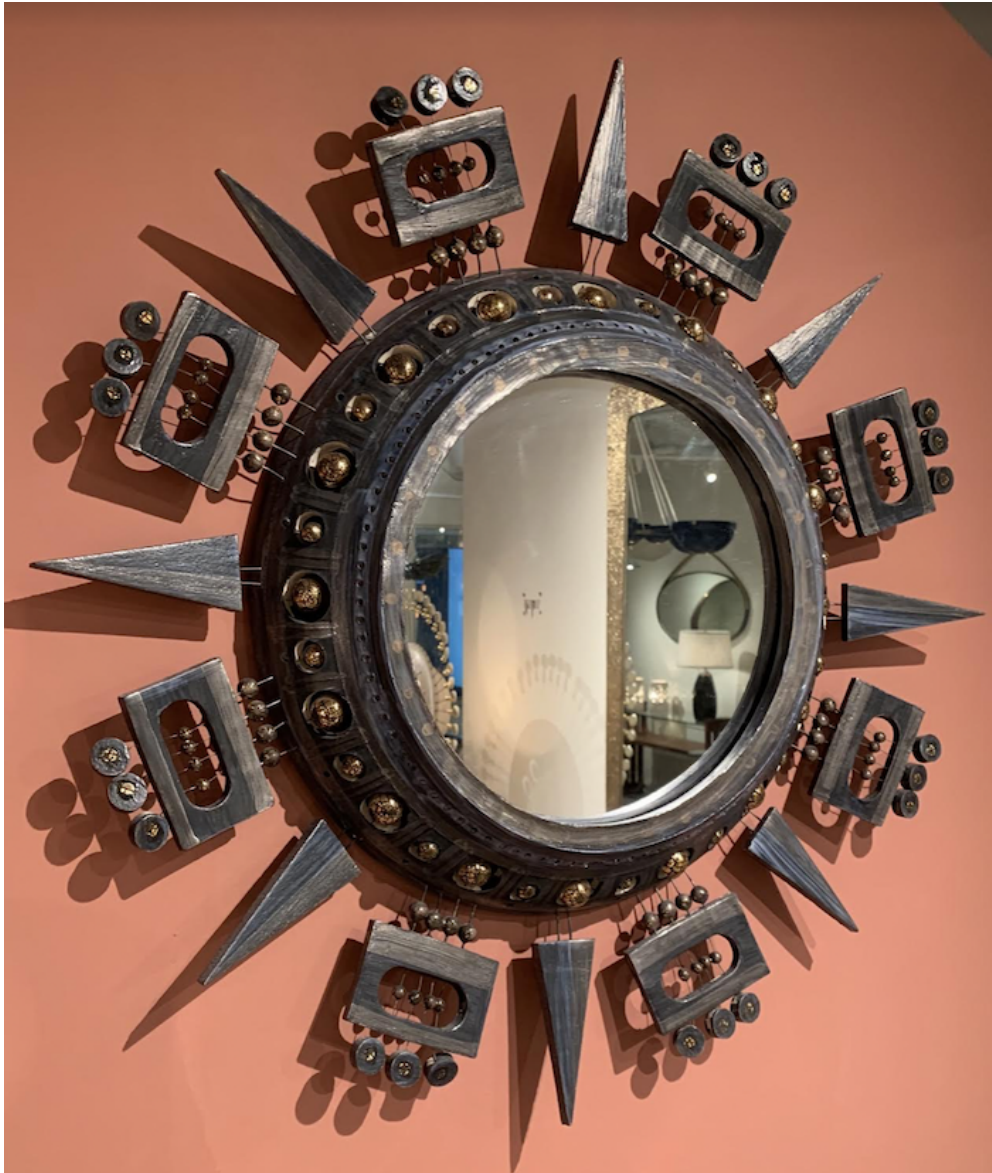

STUDIO VAN DEN AKKER
ROB COPLEY + SEAN ROBINS

Black Enameled Mirror By Georges Pelletier

DDB - 979 THIRD AVE - SUITE 1510 - NEW YORK - 212.644.3535

PDC - 8687 MELROSE AVENUE - SUITE B355 - WEST HOLLYWOOD - 323.822.1955