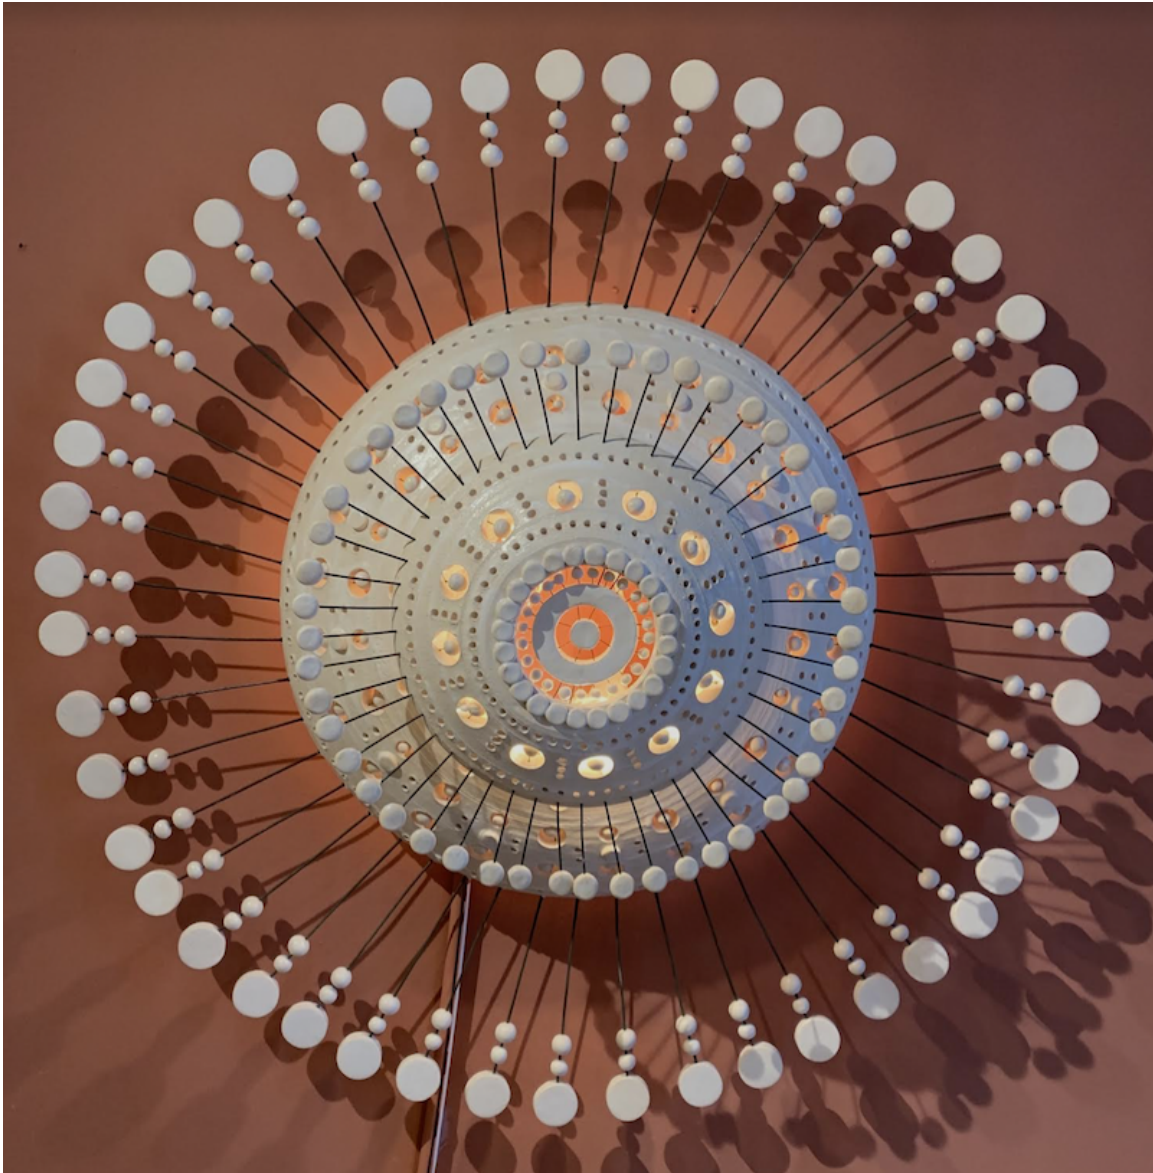

STUDIO VAN DEN AKKER
ROB COPLEY + SEAN ROBINS

Soleil Double Wall Light By Georges Pelletier

DDB - 979 THIRD AVE - SUITE 1510 - NEW YORK - 212.644.3535

PDC - 8687 MELROSE AVENUE - SUITE B355 - WEST HOLLYWOOD - 323.822.1955