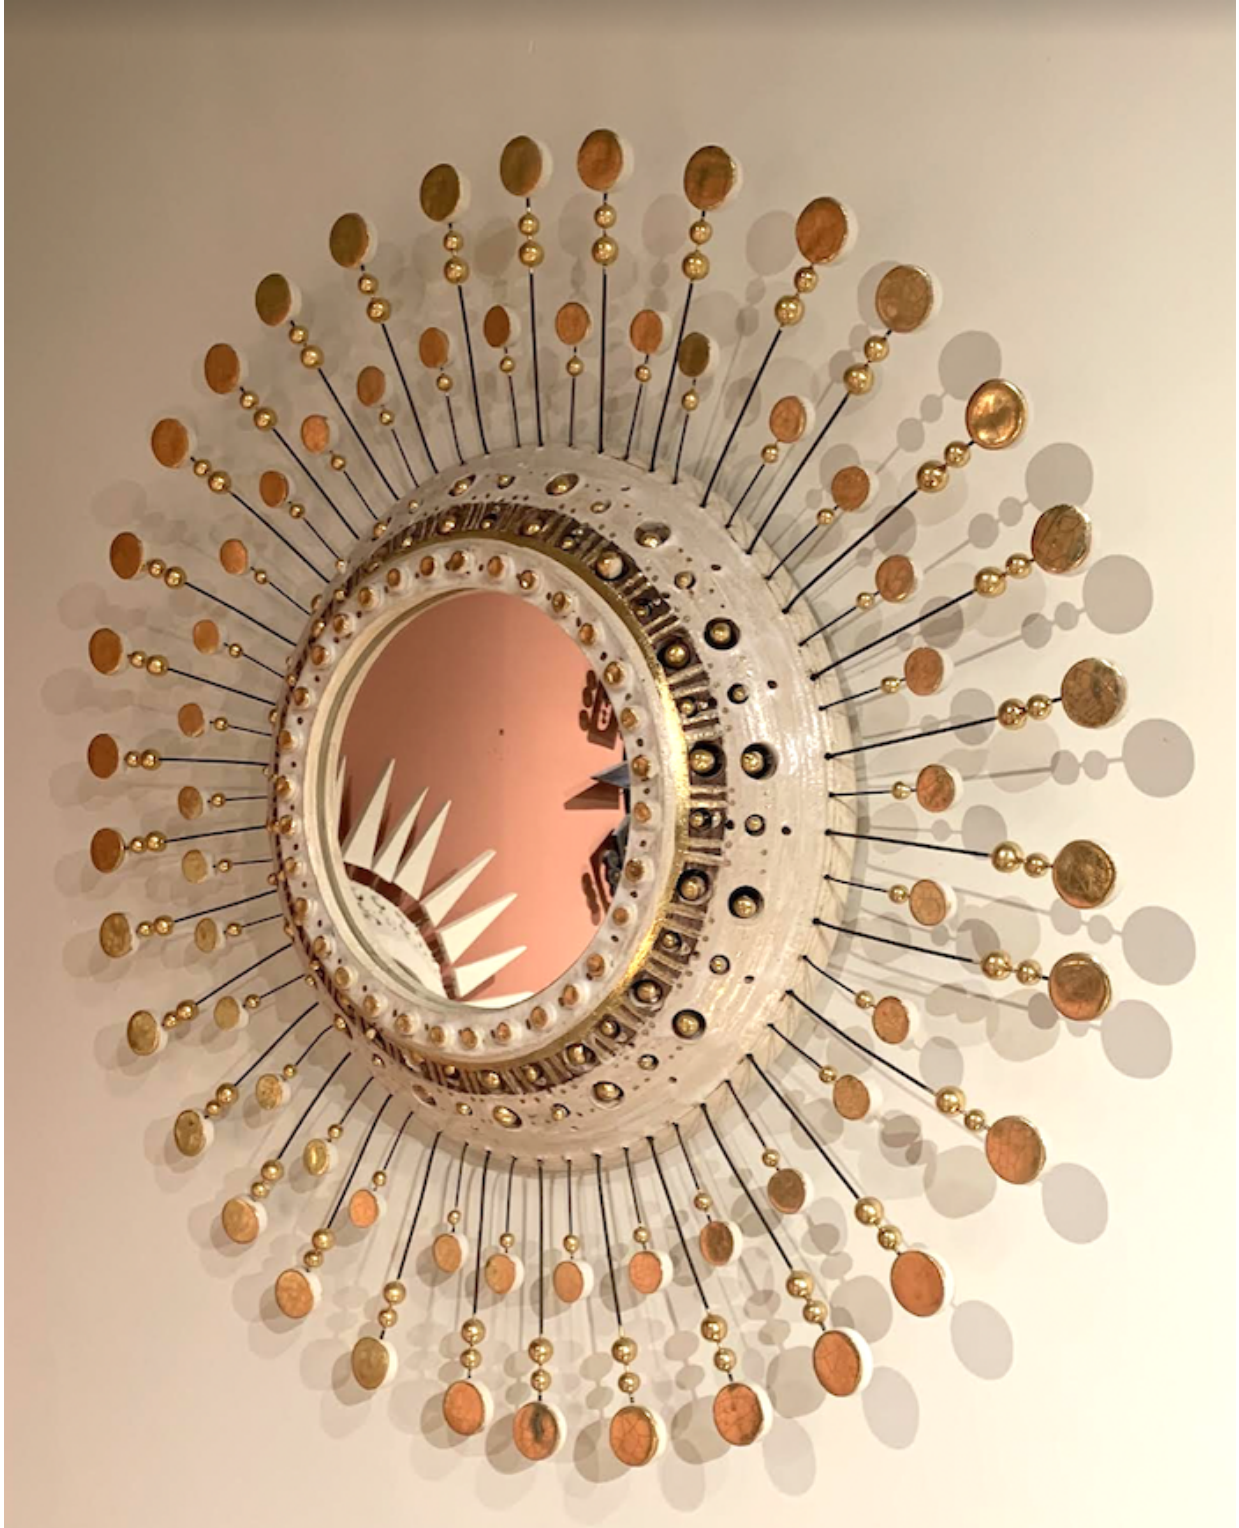

STUDIO VAN DEN AKKER
ROB COPLEY + SEAN ROBINS

Mirror in Brown, Gold and White Enamel by Georges Pelletier

DDB - 979 THIRD AVE - SUITE 1510 - NEW YORK - 212.644.3535

PDC - 8687 MELROSE AVENUE - SUITE B355 - WEST HOLLYWOOD - 323.822.1955