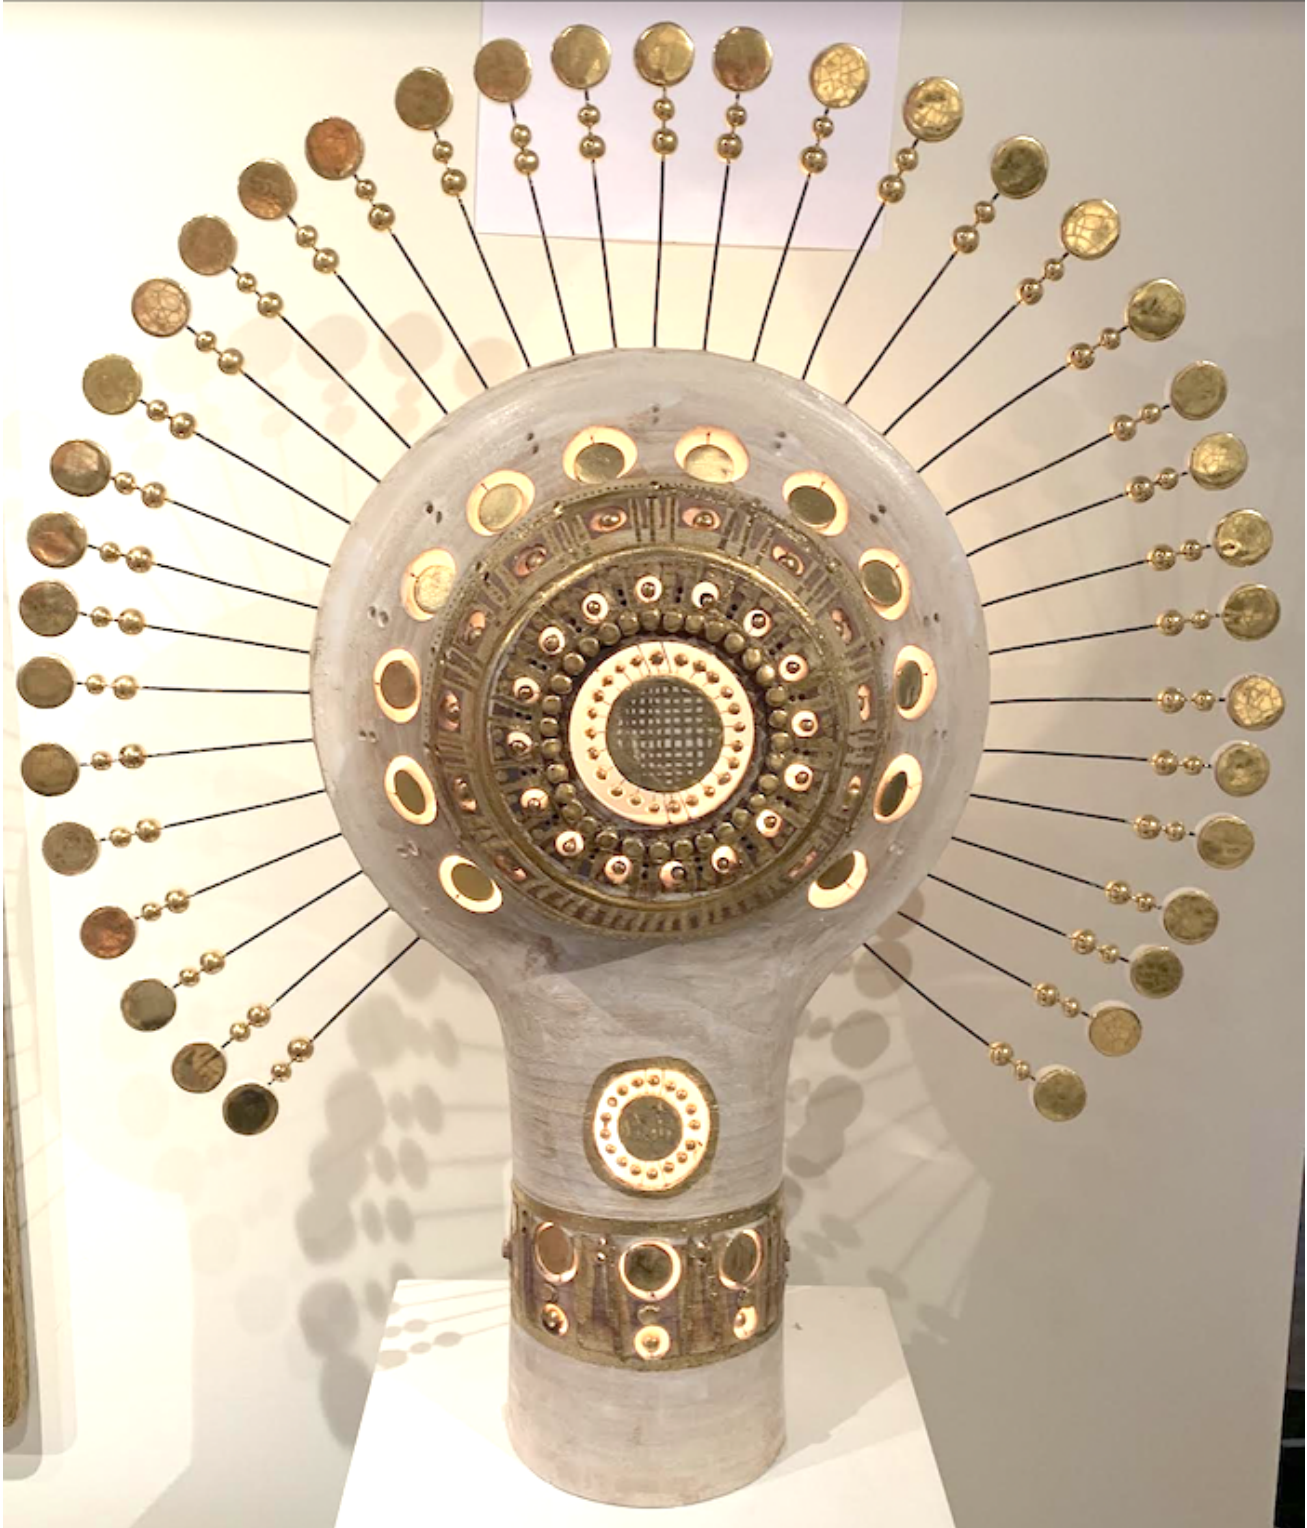

STUDIO VAN DEN AKKER
ROB COPLEY + SEAN ROBINS

Grand Lampe Soleil by Georges Pelletier

DDB - 979 THIRD AVE - SUITE 1510 - NEW YORK - 212.644.3535

PDC - 8687 MELROSE AVENUE - SUITE B355 - WEST HOLLYWOOD - 323.822.1955