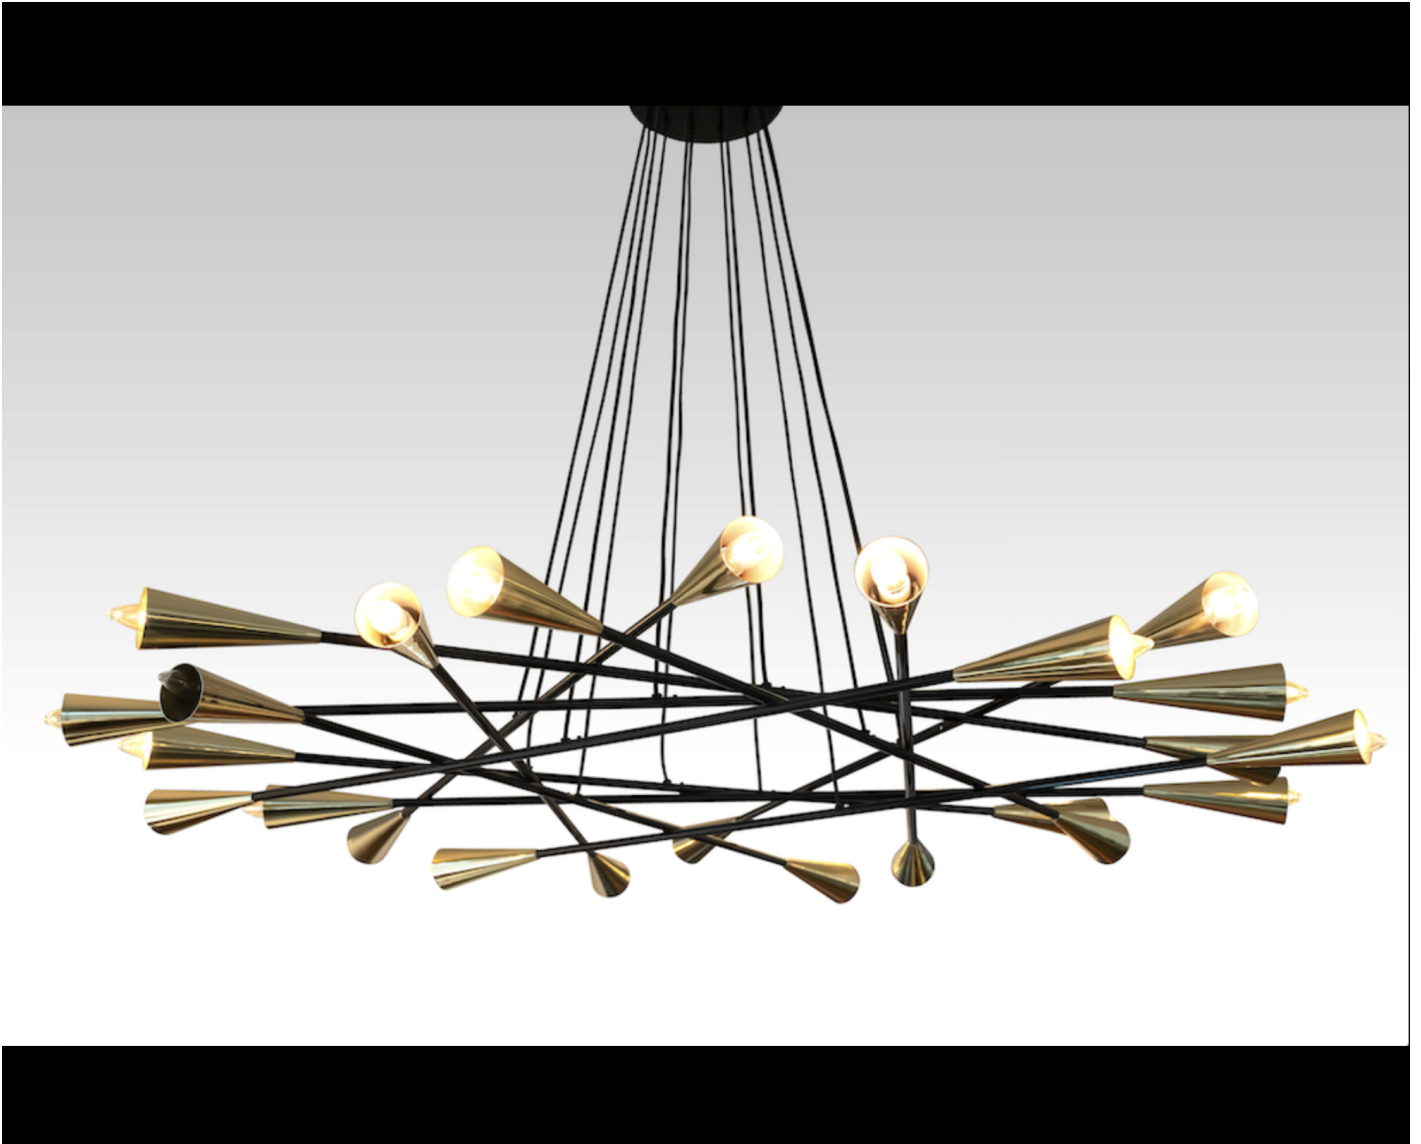

STUDIO VAN DEN AKKER
ROB COPLEY + SEAN ROBINS

The Drake Chandelier By Studio Van den Akker

DDB - 979 THIRD AVE - SUITE 1510 - NEW YORK - 212.644.3535

PDC - 8687 MELROSE AVENUE - SUITE B355 - WEST HOLLYWOOD - 323.822.1955