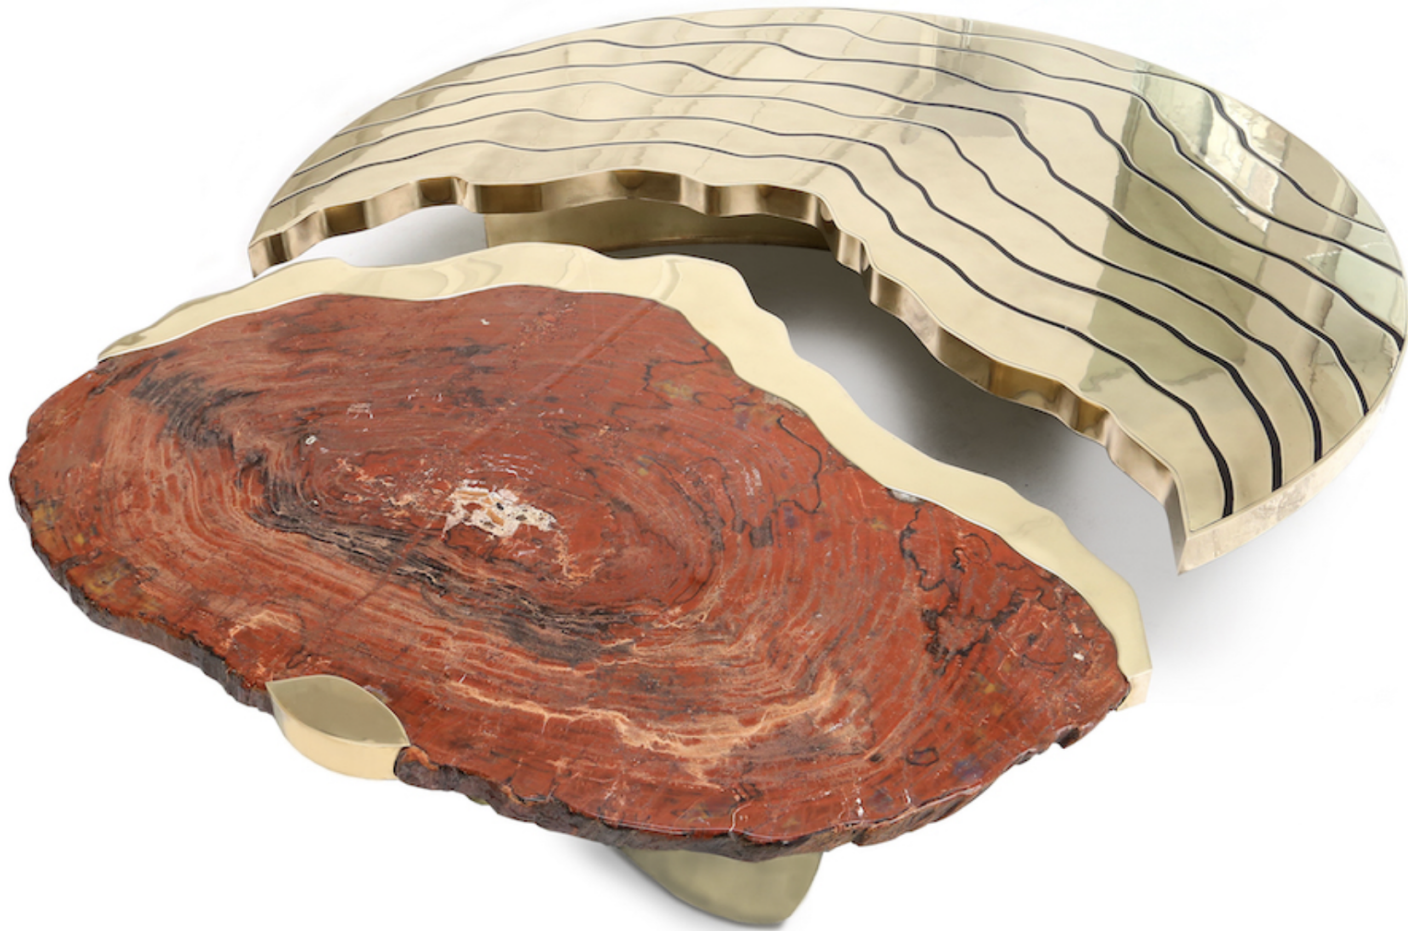

STUDIO VAN DEN AKKER
ROB COPLEY + SEAN ROBINS

Two Piece Eclipse Cocktail Table by Yann Dessauvages

DDB - 979 THIRD AVE - SUITE 1510 - NEW YORK - 212.644.3535

PDC - 8687 MELROSE AVENUE - SUITE B355 - WEST HOLLYWOOD - 323.822.1955