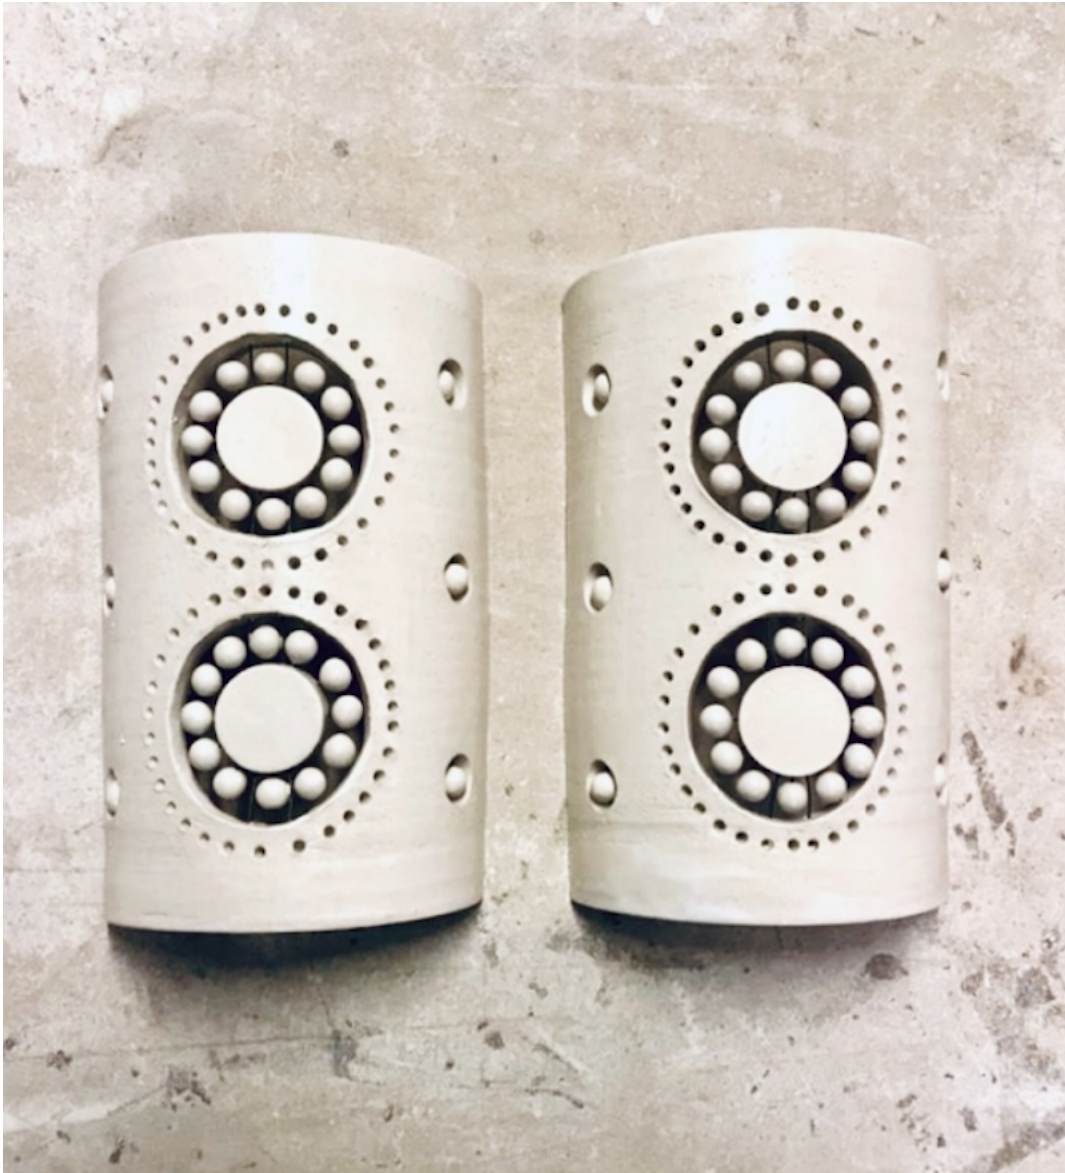

STUDIO VAN DEN AKKER
ROB COPLEY + SEAN ROBINS

Pair of Flower Sconces By Georges Pelletier
Height: 10" Width: 6.3"

** please note all dimensions are approximate*

DDB - 979 THIRD AVE - SUITE 1510 - NEW YORK - 212.644.3535
PDC - 8687 MELROSE AVENUE - SUITE B355 - WEST HOLLYWOOD - 323.822.1955
DDC - 1025 NORTH STEMMONS FWY - SUITE 280 - DALLAS - 214 256-4338
WWW.STUDIOVANDENAKKER.COM