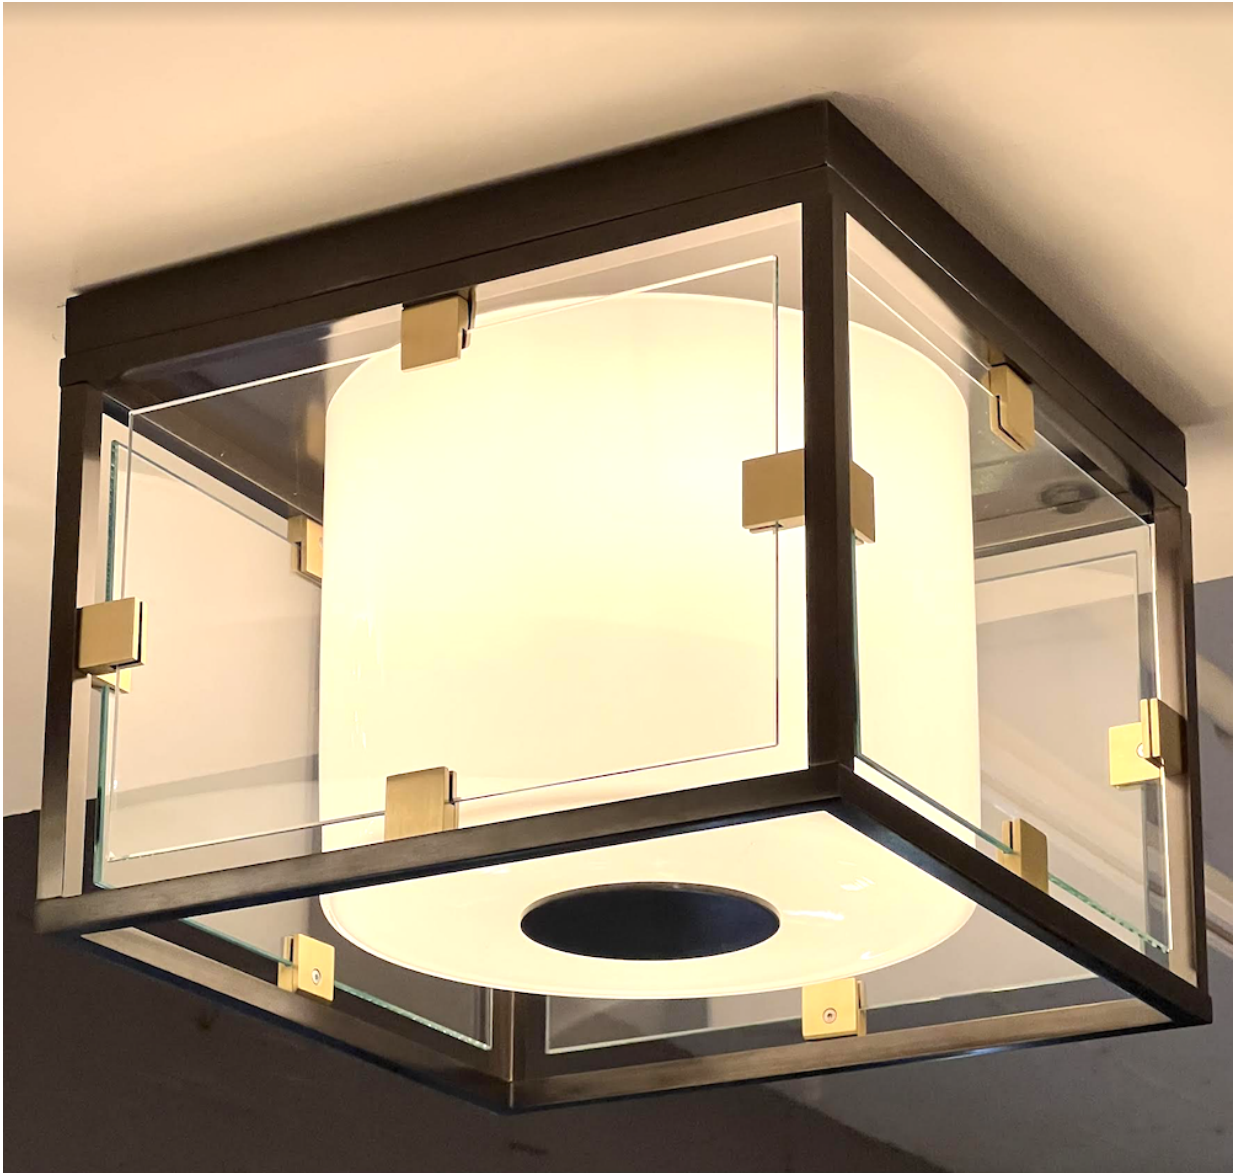

STUDIO VAN DEN AKKER  
ROB COPLEY + SEAN ROBINS

**The Gerritt Flush Mount Ceiling Fixture** By Studio Van den Akker  
**Height: 9" Width: 13" Depth: 13"**

*\* please note all dimensions are approximate*