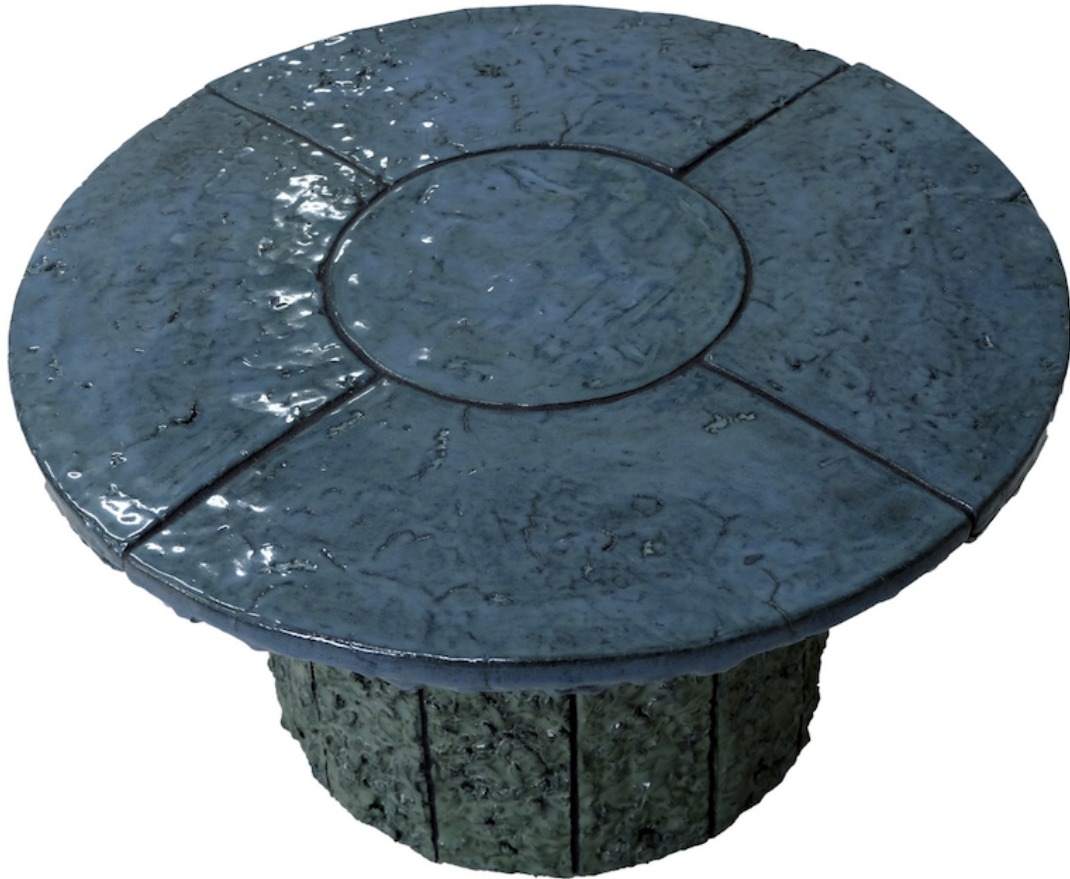

STUDIO VAN DEN AKKER
ROB COPLEY + SEAN ROBINS

The Pise Cocktail Table By LGS Studio
Diameter: 48" Height: 16"

** please note all dimensions are approximate*

DDB - 979 THIRD AVE - SUITE 1510 - NEW YORK - 212.644.3535
PDC - 8687 MELROSE AVENUE - SUITE B355 - WEST HOLLYWOOD - 323.822.1955
DDC - 1025 NORTH STEMMONS FWY - SUITE 280 - DALLAS - 214 256-4338
WWW.STUDIOVANDENAKKER.COM