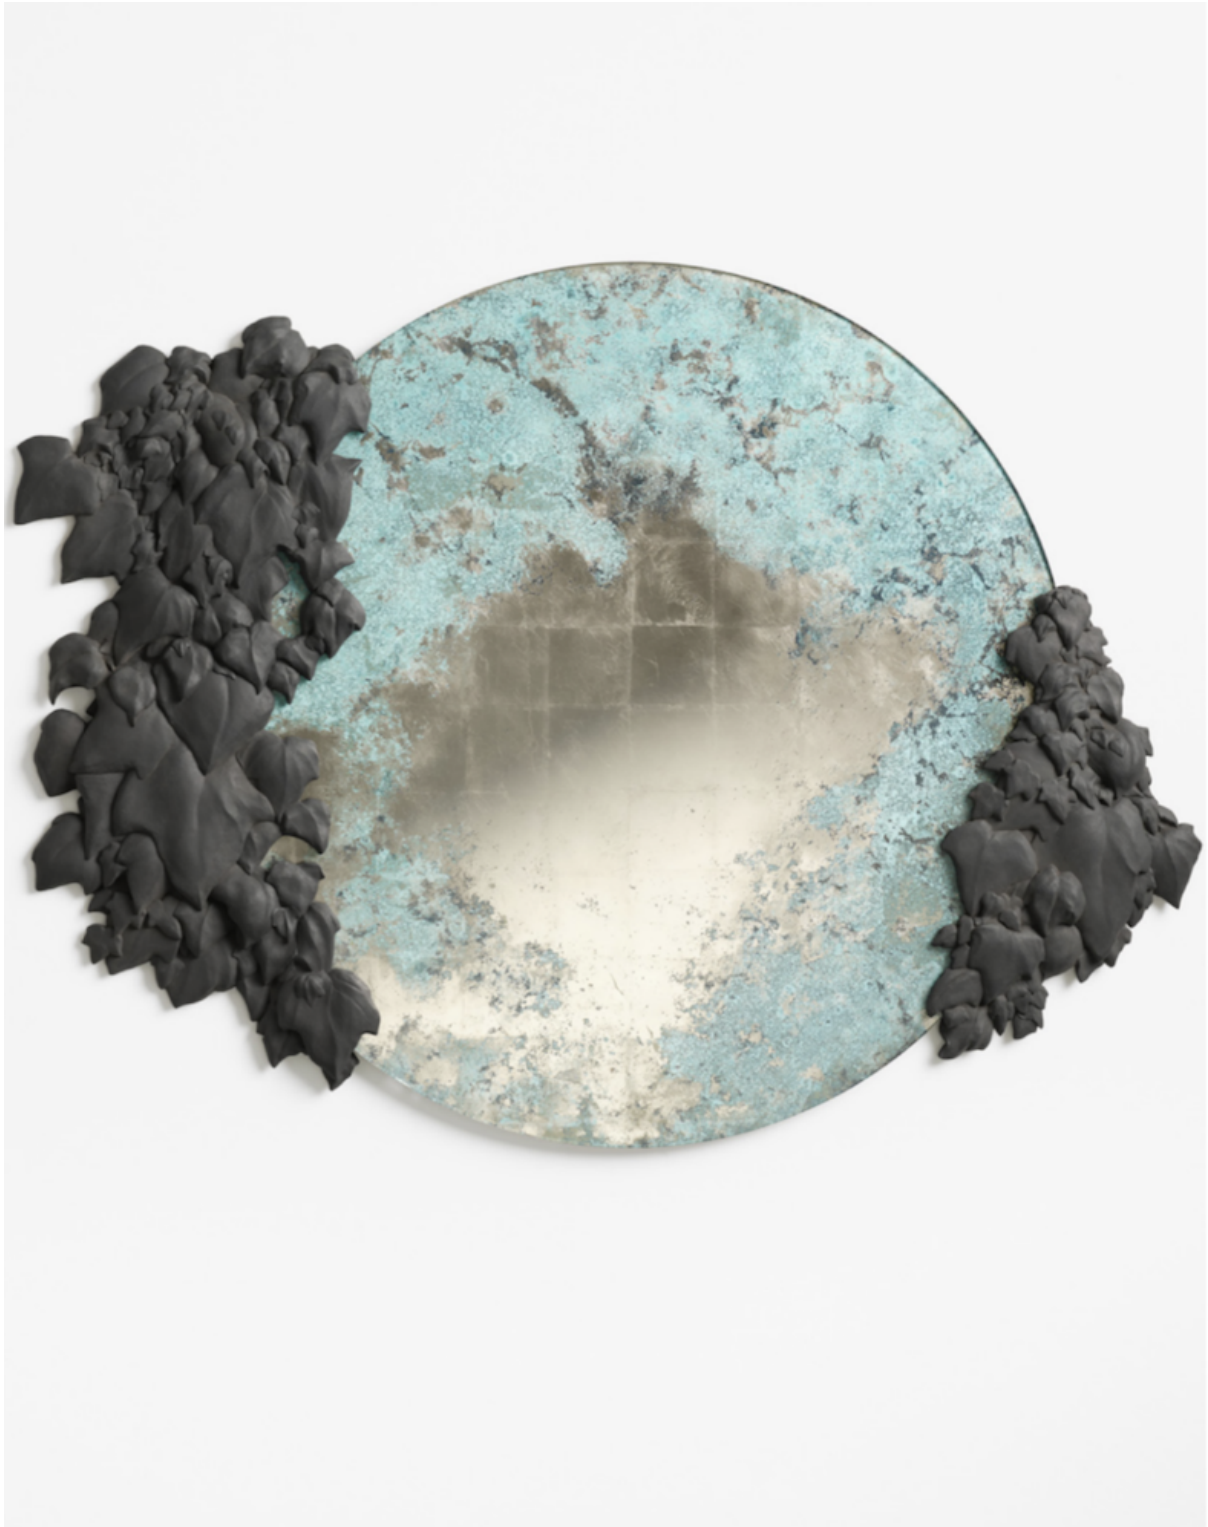

STUDIO VAN DEN AKKER
ROB COPLEY + SEAN ROBINS

Ivy Charcoal Mirror By Studio Peascod

Width: 44.8" Height: 31.5" Depth: 1.18"

** please note all dimensions are approximate*

DDB - 979 THIRD AVE - SUITE 1510 - NEW YORK - 212.644.3535