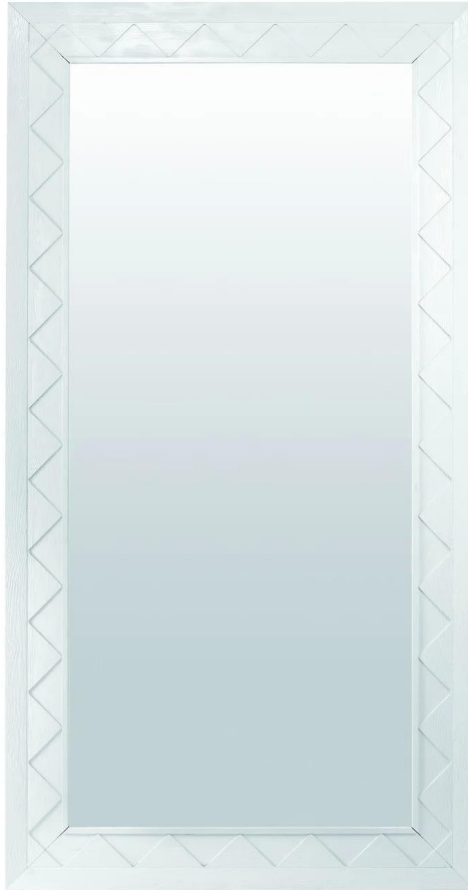

STUDIO VAN DEN AKKER  
ROB COPLEY + SEAN ROBINS

---

**Circe Wall Mirror** By Philippe Hurel  
**Height: 89.5" Width: 47"**

*\* please note all dimensions are approximate*

DDB - 979 THIRD AVE - SUITE 1510 - NEW YORK - 212.644.3535  
PDC - 8687 MELROSE AVENUE - SUITE B355 - WEST HOLLYWOOD - 323.822.1955  
DDC - 1025 NORTH STEMMONS FWY - SUITE 280 - DALLAS - 214 256-4338  
[WWW.STUDIOVANDENAKKER.COM](http://WWW.STUDIOVANDENAKKER.COM)