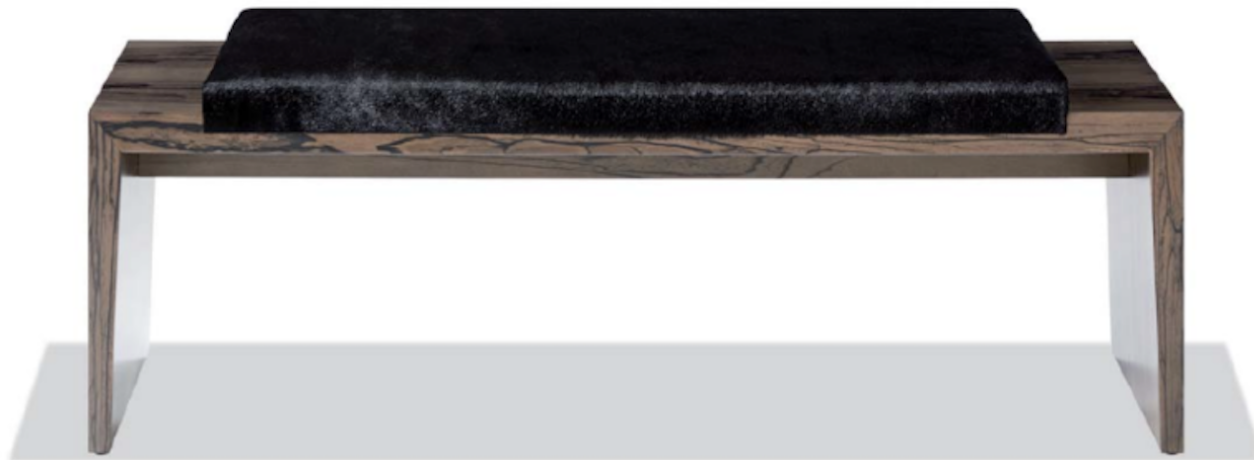

STUDIO VAN DEN AKKER
ROB COPLEY + SEAN ROBINS

Rouvre Bench by Philippe Hurel

Width: 55" | Depth: 15" | Height: 17"

** please note all dimensions are approximate*

DDB - 979 THIRD AVE - SUITE 1510 - NEW YORK - 212.644.3535