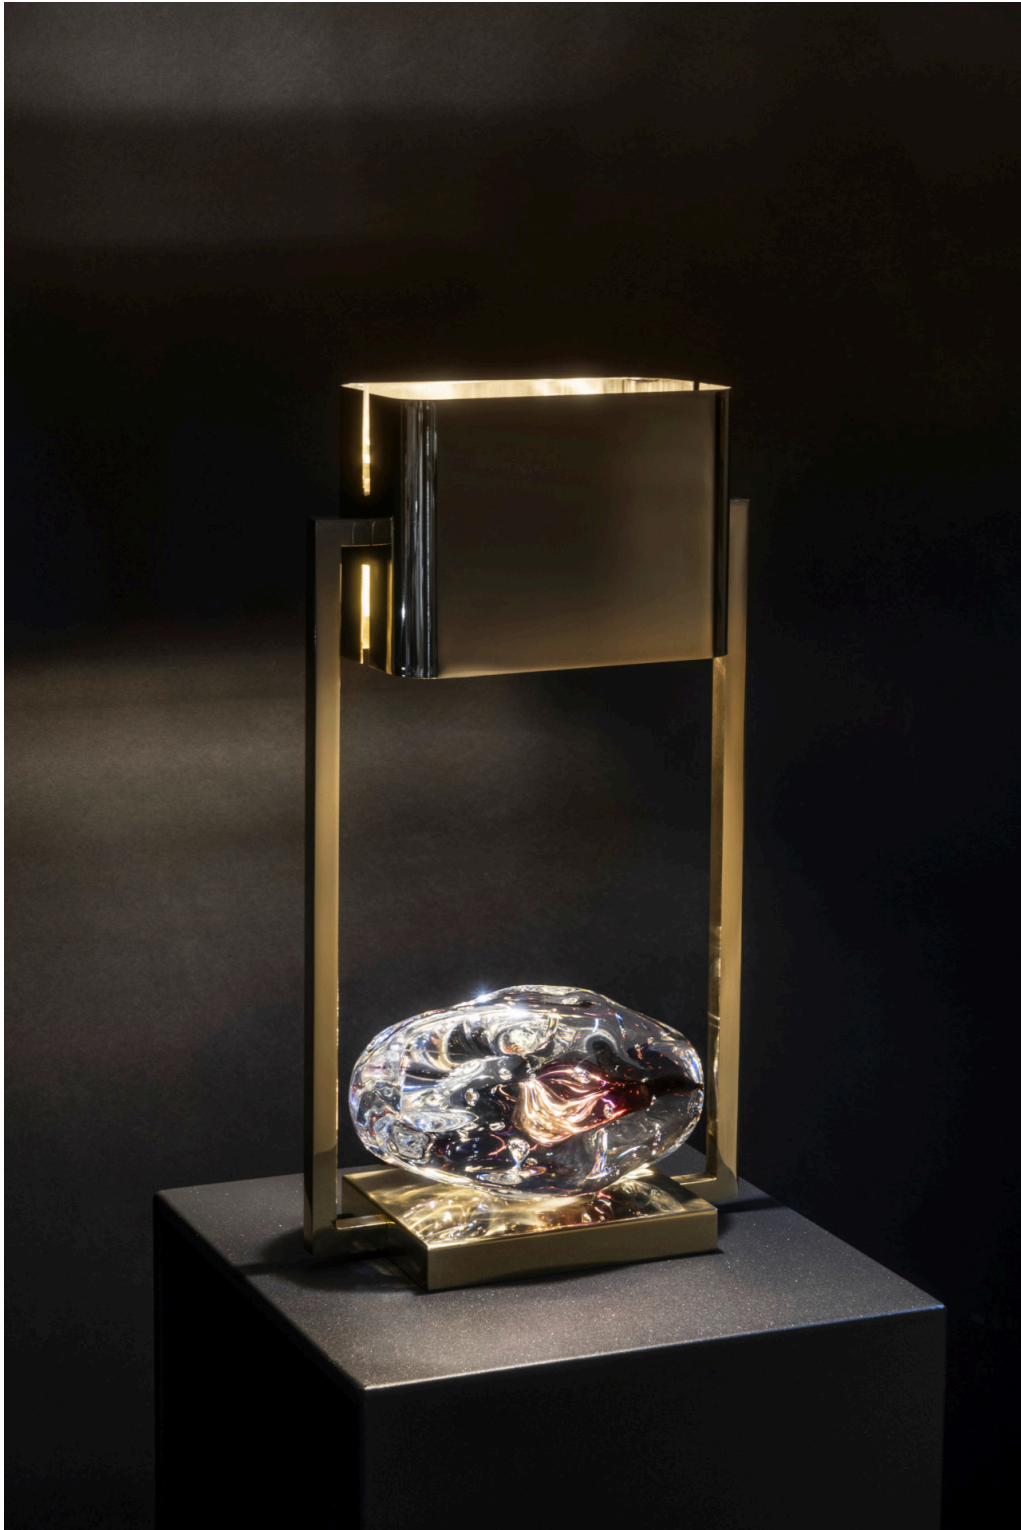

STUDIO VAN DEN AKKER
ROB COPLEY + SEAN ROBINS

Vega Table Lamp by Esperia

Height: 59" | Width: 15.7" | Bulb: 1x E26 Led Max: 25W

** please note all dimensions are approximate*

DDB - 979 THIRD AVE - SUITE 1510 - NEW YORK - 212.644.3535