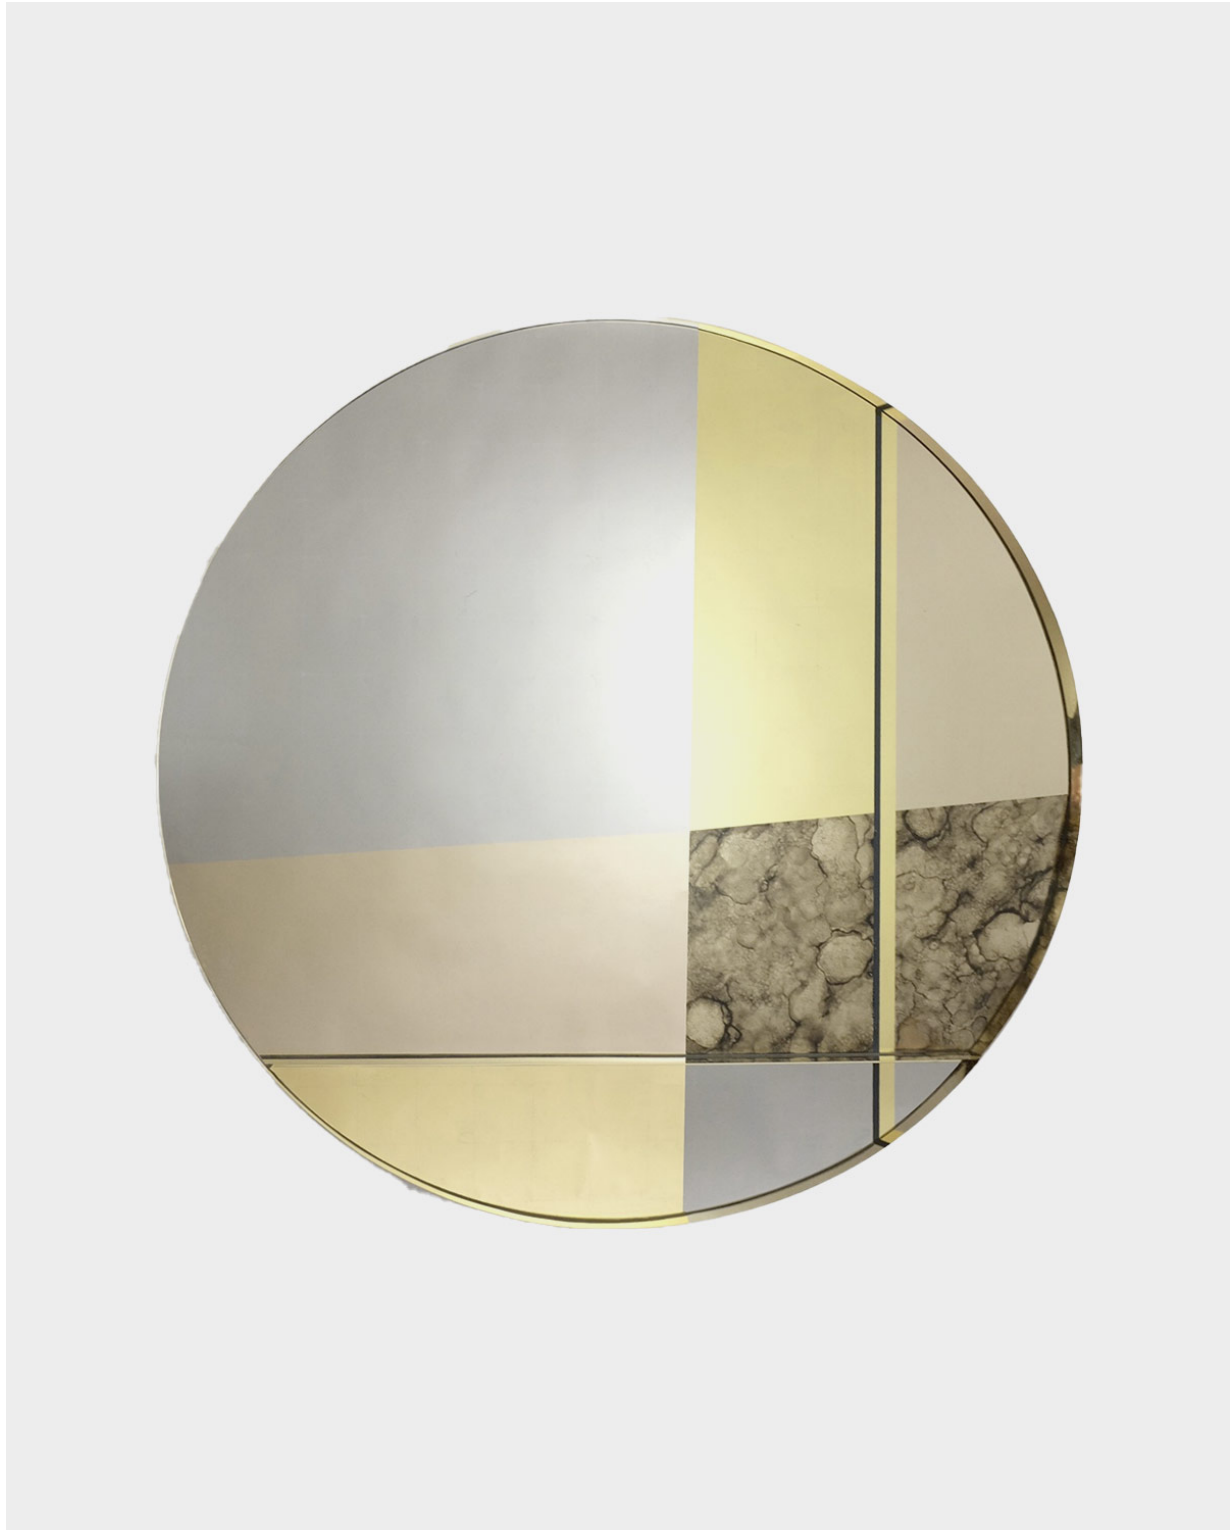

STUDIO VAN DEN AKKER  
ROB COPLEY + SEAN ROBINS

**XL Orbit Braque Wall Mirror by Emma and Tobias Peascod – One of a kind**

**Depth: 3" | Diameter: 47"**

*\* please note all dimensions are approximate*

DDB - 979 THIRD AVE - SUITE 1510 - NEW YORK - 212.644.3535