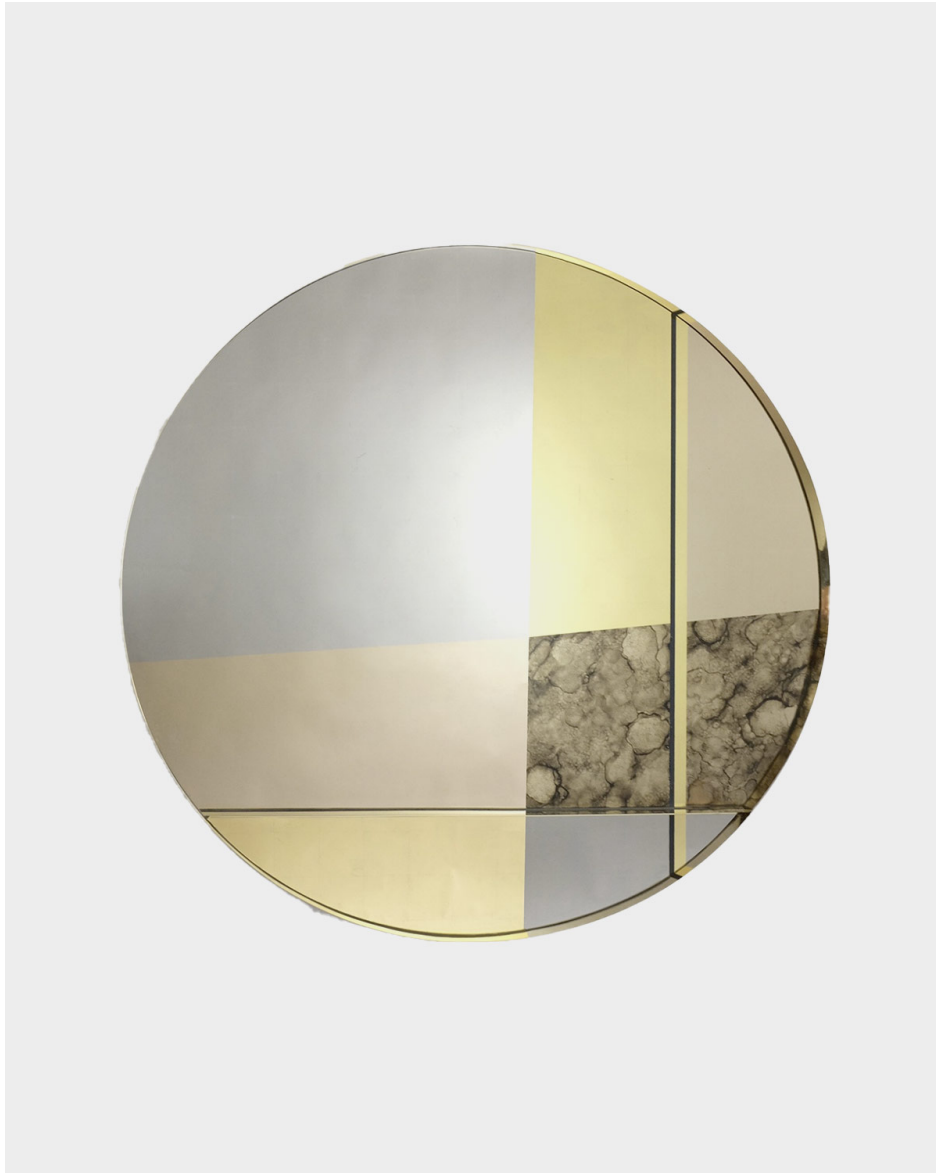

STUDIO VAN DEN AKKER
ROB COPLEY + SEAN ROBINS

XL Orbit Braque Wall Mirror By Emma and Tobias Peascod – One of a kind
Depth: 3" Diameter: 47"

** please note all dimensions are approximate*

DDB - 979 THIRD AVE - SUITE 1510 - NEW YORK - 212.644.3535