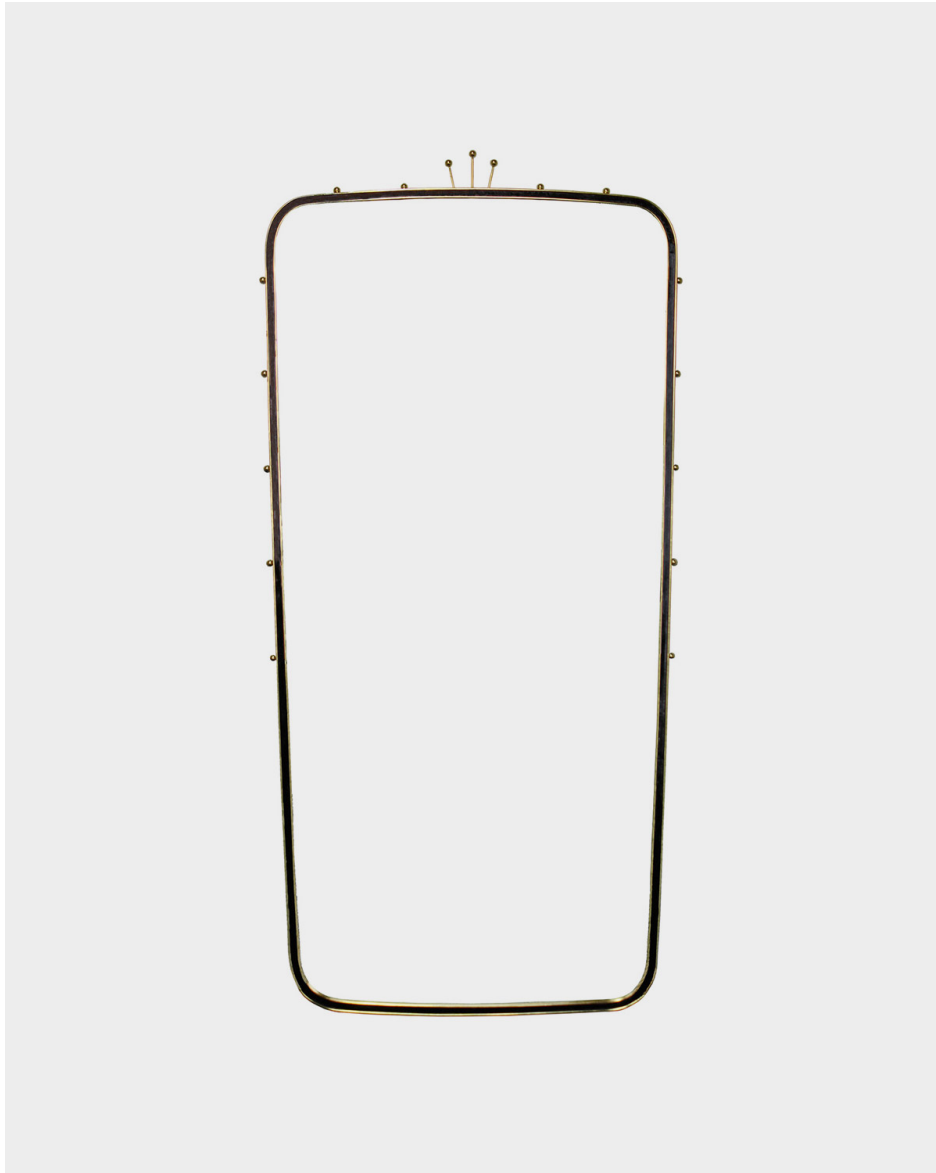

STUDIO VAN DEN AKKER  
ROB COPLEY + SEAN ROBINS

**The Daniel Wall Mirror** By Studio Van den Akker  
**Height: 51" Width: 24" Depth: 1"**

*\* please note all dimensions are approximate*

DDB - 979 THIRD AVE - SUITE 1510 - NEW YORK - 212.644.3535  
PDC - 8687 MELROSE AVENUE - SUITE B355 - WEST HOLLYWOOD - 323.822.1955  
DDC - 1025 NORTH STEMMONS FWY - SUITE 280 - DALLAS - 214 256-4338  
[WWW.STUDIOVANDENAKKER.COM](http://WWW.STUDIOVANDENAKKER.COM)