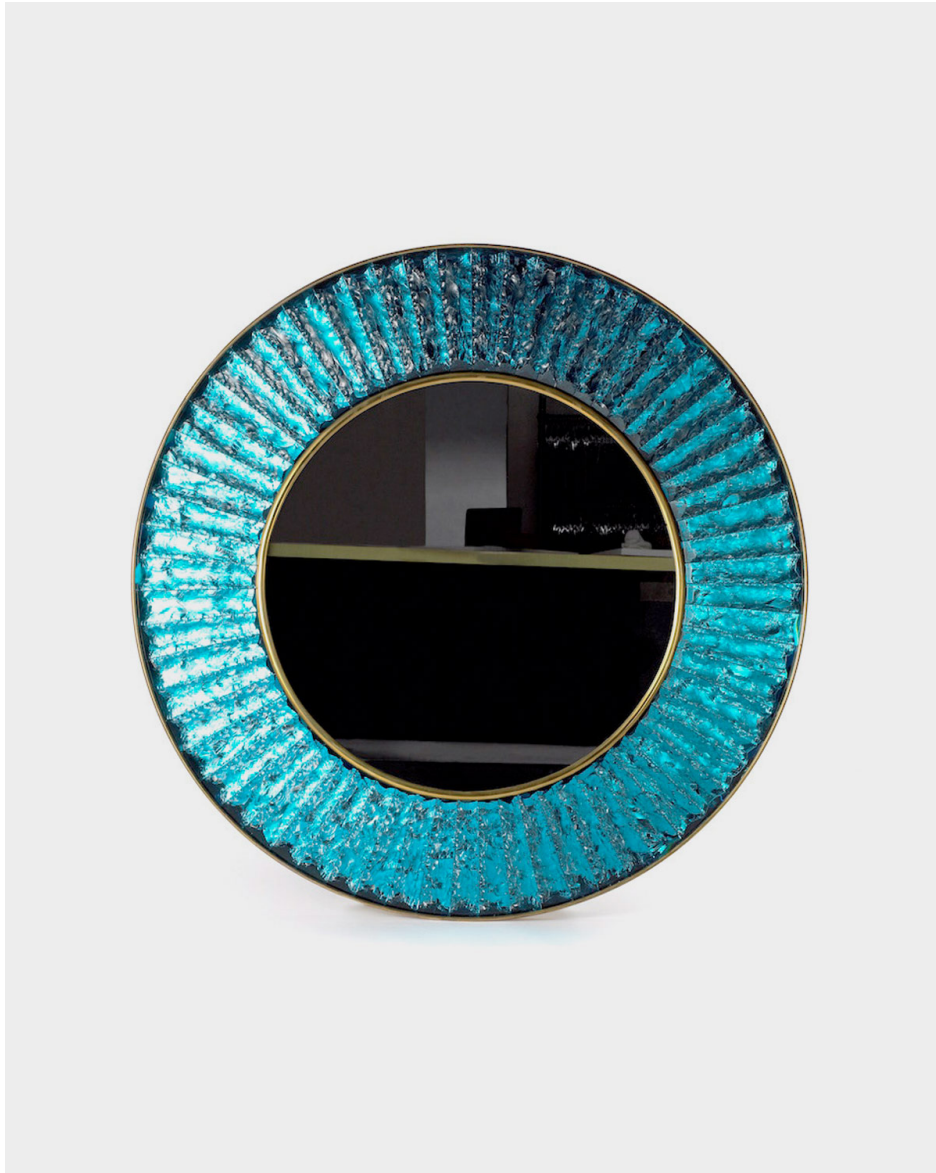

STUDIO VAN DEN AKKER
ROB COPLEY + SEAN ROBINS

The Large Studio Mirror in Aquamarine and Brass By Ghio
Diameter: 42"

** please note all dimensions are approximate*

DDB - 979 THIRD AVE - SUITE 1510 - NEW YORK - 212.644.3535
PDC - 8687 MELROSE AVENUE - SUITE B355 - WEST HOLLYWOOD - 323.822.1955
DDC - 1025 NORTH STEMMONS FWY - SUITE 280 - DALLAS - 214 256-4338
WWW.STUDIOVANDENAKKER.COM