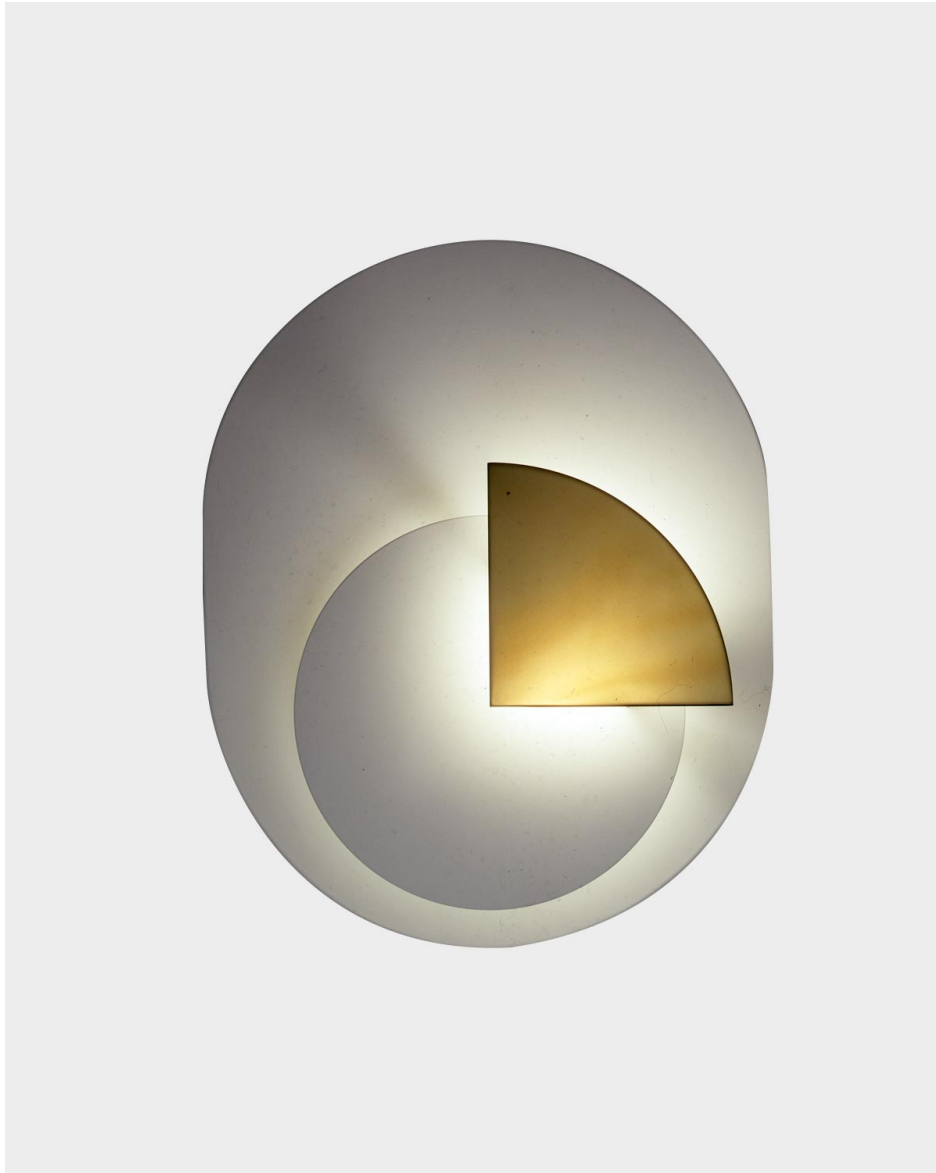

STUDIO VAN DEN AKKER
ROB COPLEY + SEAN ROBINS

Wall Sconce By Pia Guidetti for Lumi, model 1324

Length: 20" Width: 16" Depth: 4"

** please note all dimensions are approximate*

DDB - 979 THIRD AVE - SUITE 1510 - NEW YORK - 212.644.3535