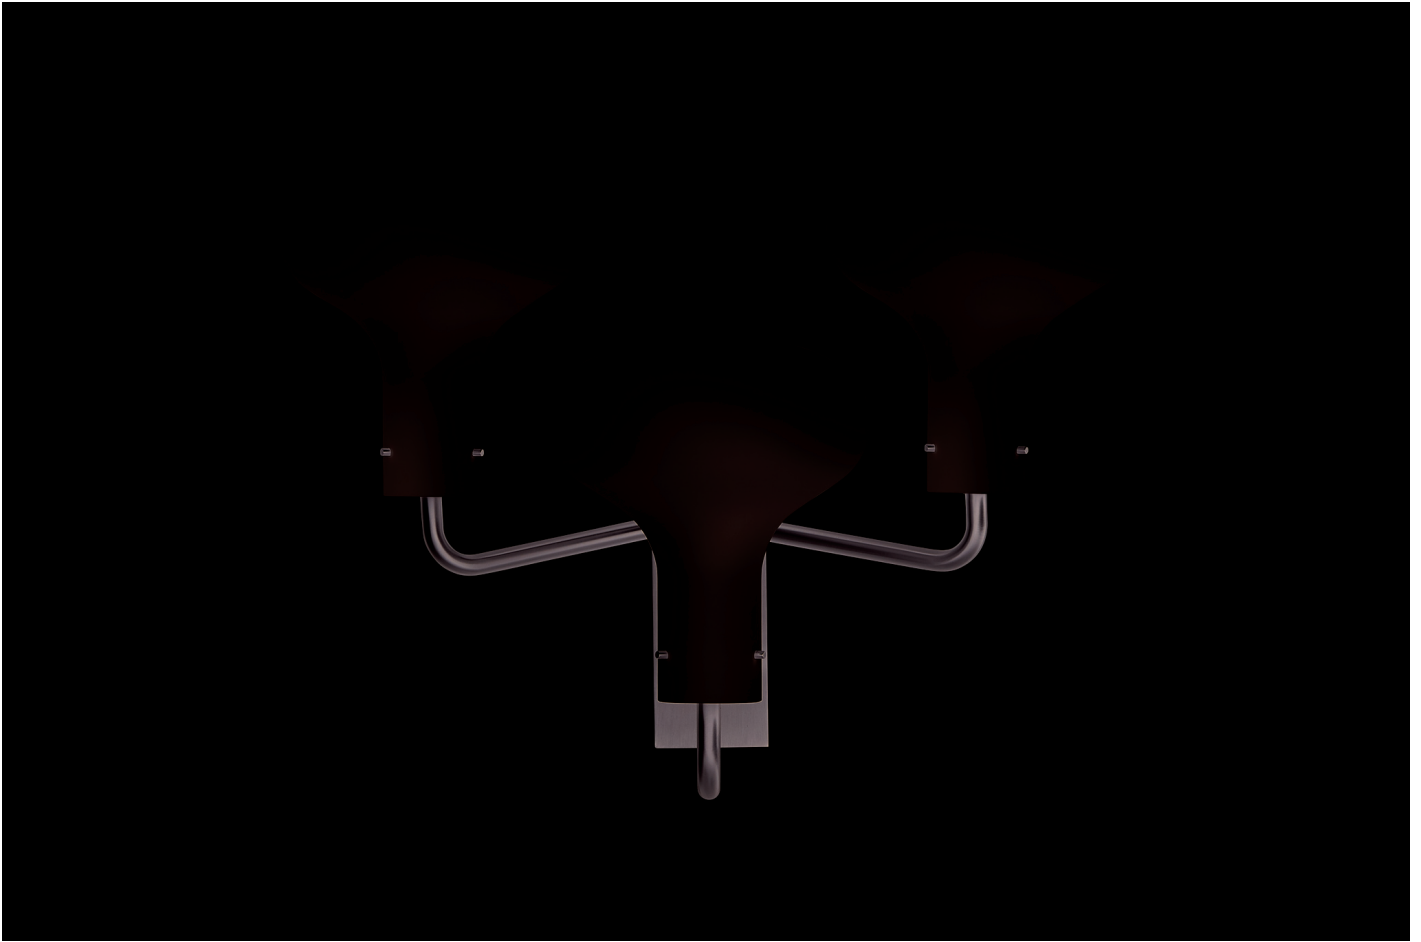

STUDIO VAN DEN AKKER
ROB COPLEY + SEAN ROBINS

Galleria Three Light Wall Sconce By Ignazio Gardella

Width: 28" Depth: 17.7" Height: 20"

** please note all dimensions are approximate*

DDB - 979 THIRD AVE - SUITE 1510 - NEW YORK - 212.644.3535