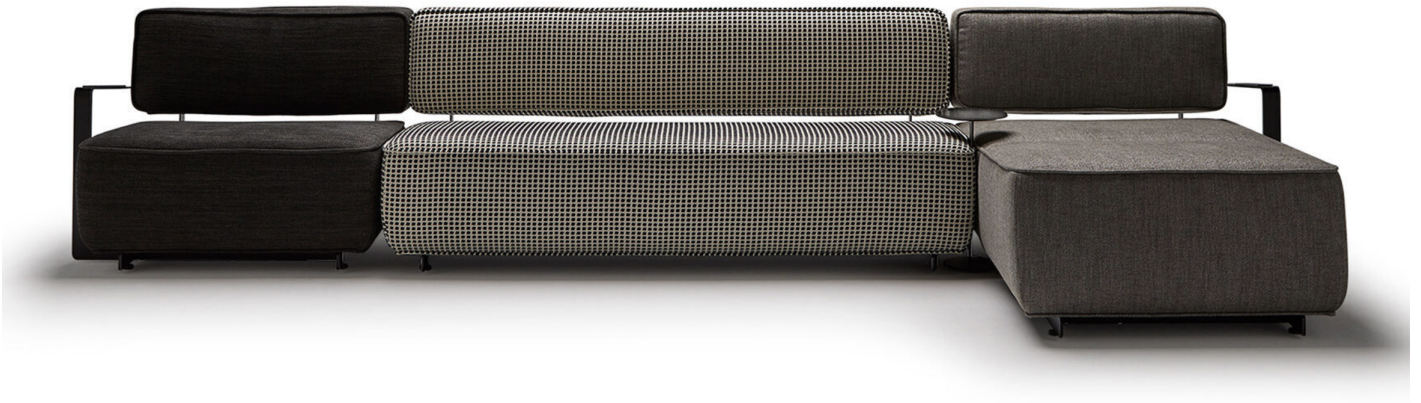

STUDIO VAN DEN AKKER
ROB COPLEY + SEAN ROBINS

Kong L Shaped Sofa By Francesc Rifé for JMM

DDB - 979 THIRD AVE - SUITE 1510 - NEW YORK - 212.644.3535

PDC - 8687 MELROSE AVENUE - SUITE B355 - WEST HOLLYWOOD - 323.822.1955