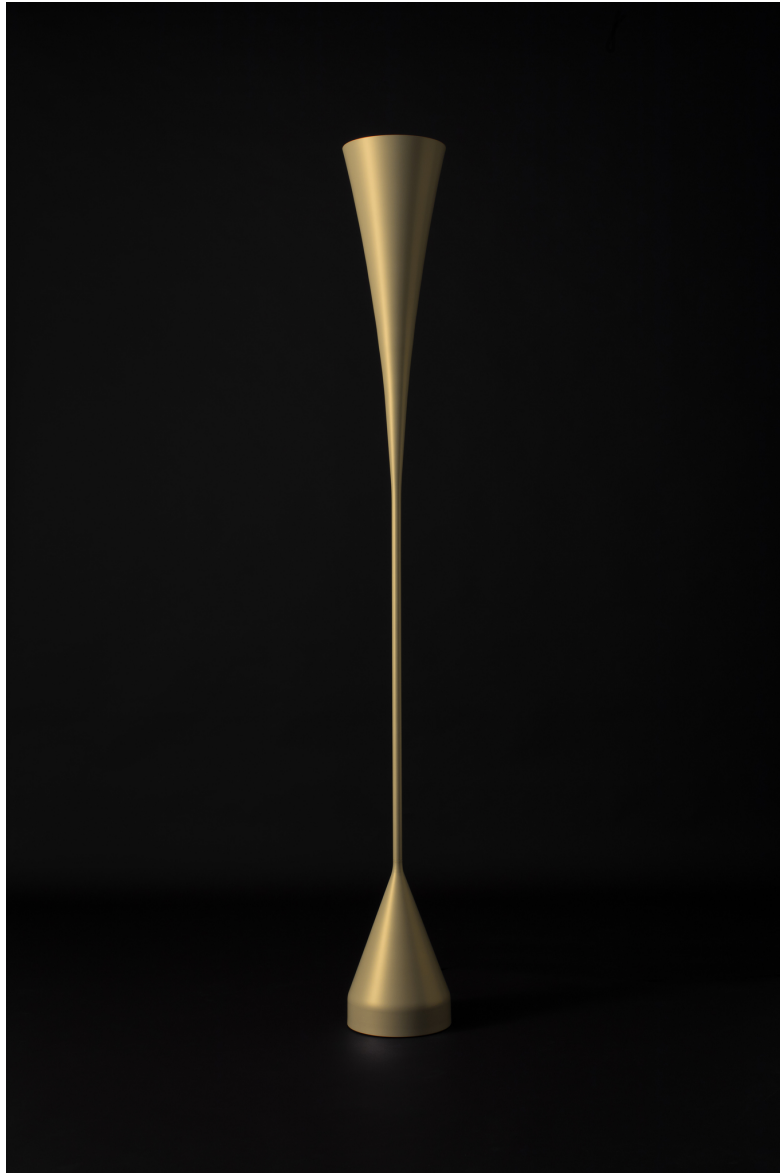

STUDIO VAN DEN AKKER
ROB COPLEY + SEAN ROBINS

De-Lux A8 Floor Lamp By Gio Ponti
Diameter: 8.7" Height: 72.8"

** please note all dimensions are approximate*

DDB - 979 THIRD AVE - SUITE 1510 - NEW YORK - 212.644.3535
PDC - 8687 MELROSE AVENUE - SUITE B355 - WEST HOLLYWOOD - 323.822.1955
DDC - 1025 NORTH STEMMONS FWY - SUITE 280 - DALLAS - 214 256-4338
WWW.STUDIOVANDENAKKER.COM