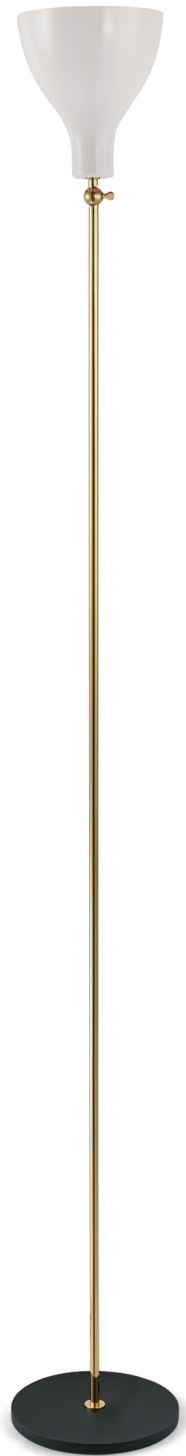

STUDIO VAN DEN AKKER
ROB COPLEY + SEAN ROBINS

Lady V Piantana by Tato

Diameter: 9"

** please note all dimensions are approximate*

DDB - 979 THIRD AVE - SUITE 1510 - NEW YORK - 212.644.3535

PDC - 8687 MELROSE AVENUE - SUITE B355 - WEST HOLLYWOOD - 323.822.1955

DDC - 1025 NORTH STEMMONS FWY - SUITE 280 - DALLAS - 214 256-4338

WWW.STUDIOVANDENAKKER.COM