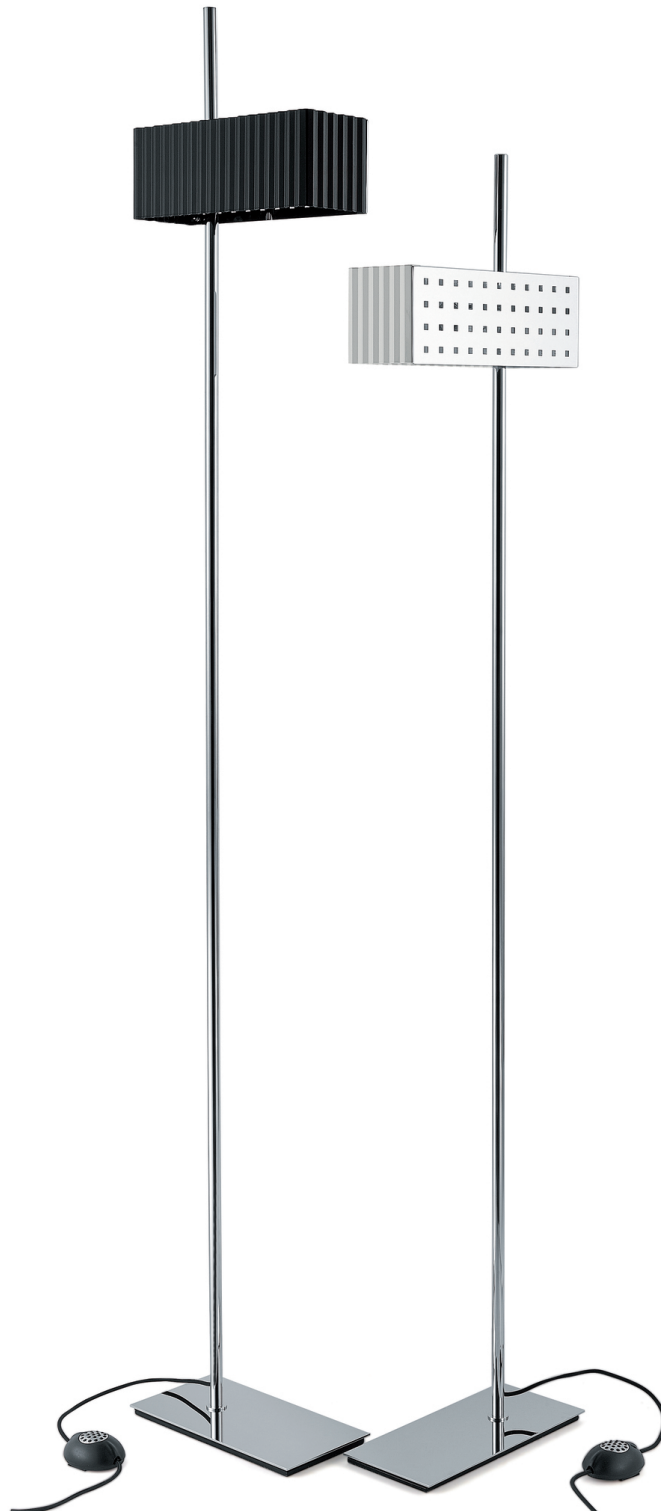

STUDIO VAN DEN AKKER  
ROB COPLEY + SEAN ROBINS

**Wallie Piantana by Lorenza Bozzoli for Tato**

**Width: 13.4" | Depth: 6.3"**

*\* please note all dimensions are approximate*

DDB - 979 THIRD AVE - SUITE 1510 - NEW YORK - 212.644.3535