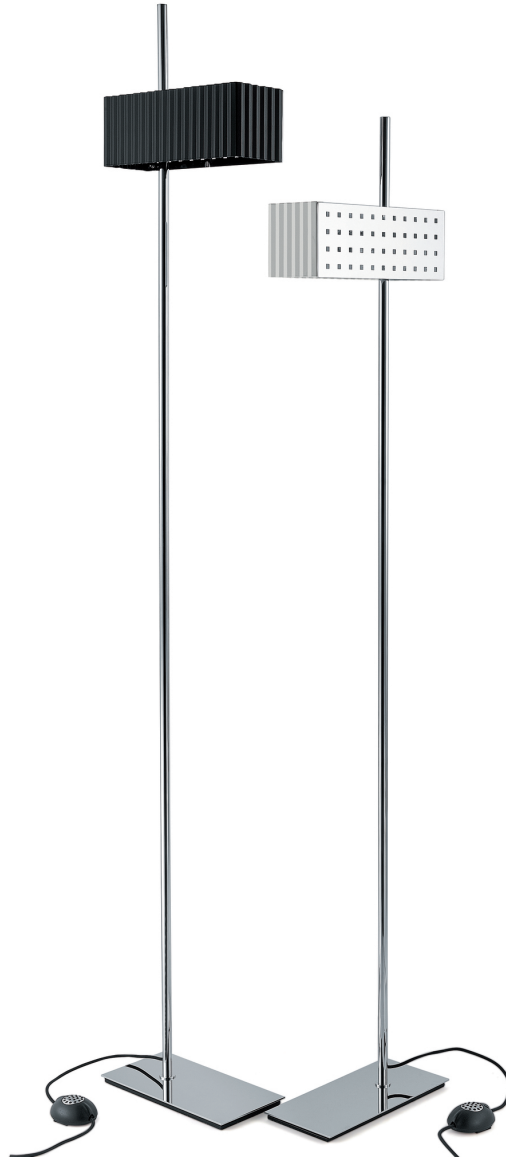

STUDIO VAN DEN AKKER
ROB COPLEY + SEAN ROBINS

Wallie Piantana By Lorenza Bozzoli for Tato

Width: 13.4" Depth: 6.3"

** please note all dimensions are approximate*

DDB - 979 THIRD AVE - SUITE 1510 - NEW YORK - 212.644.3535