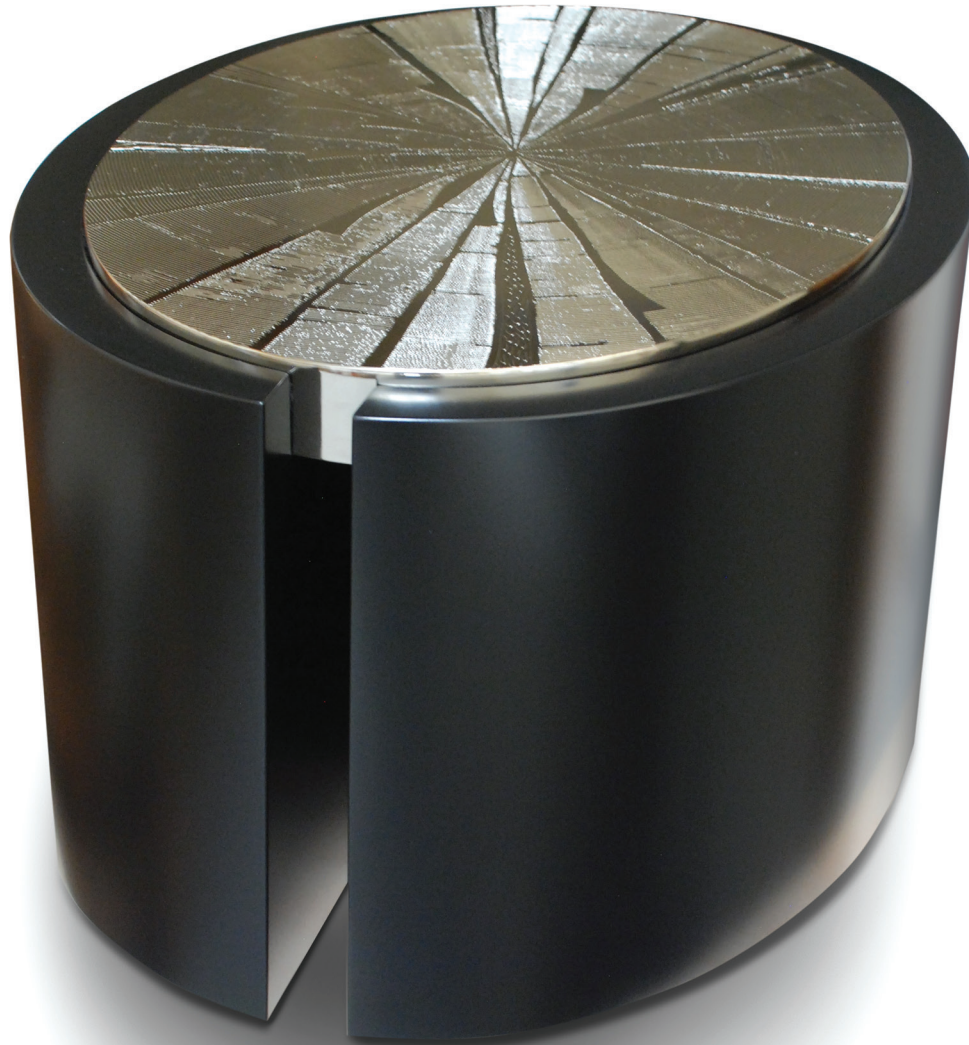

STUDIO VAN DEN AKKER  
ROB COPLEY + SEAN ROBINS

the estrella side table  
By Christian Heckscher

HEIGHT: 17"  
DEPTH: 25"  
WIDTH: 35"

Please confirm details  
of this tear sheet with  
your Studio Van den Akker  
sales associate