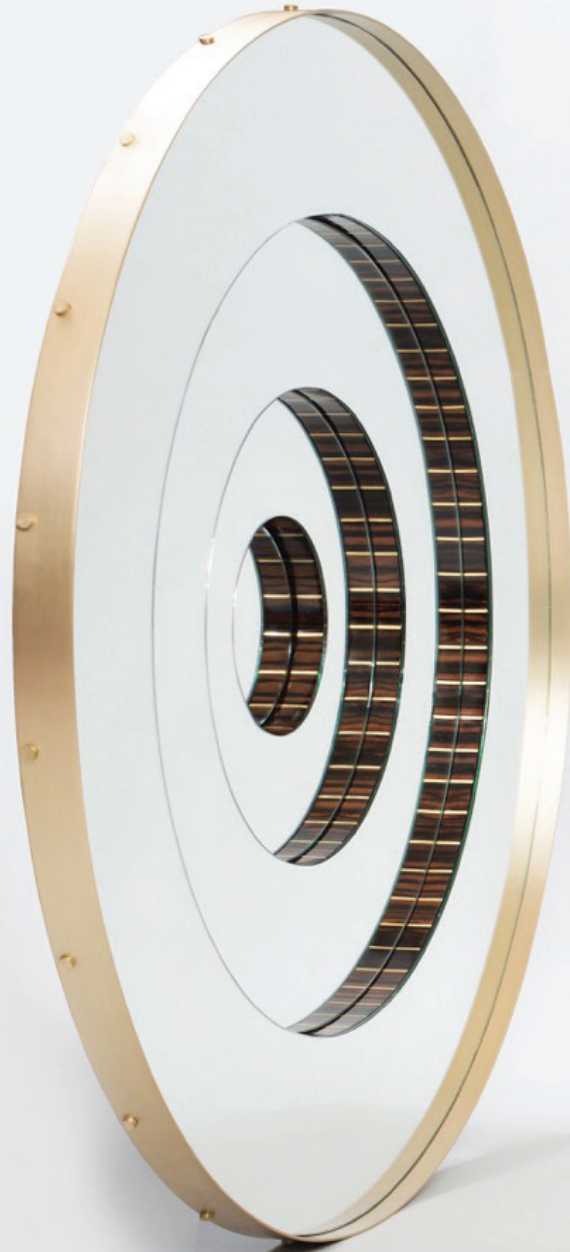

STUDIO VAN DEN AKKER
ROB COPLEY + SEAN ROBINS

the helm mirror by pipim

DEPTH: 5 ½"
DIAMETER: 44"

Please confirm details
of this tear sheet with
your Studio Van den Akker
sales associate