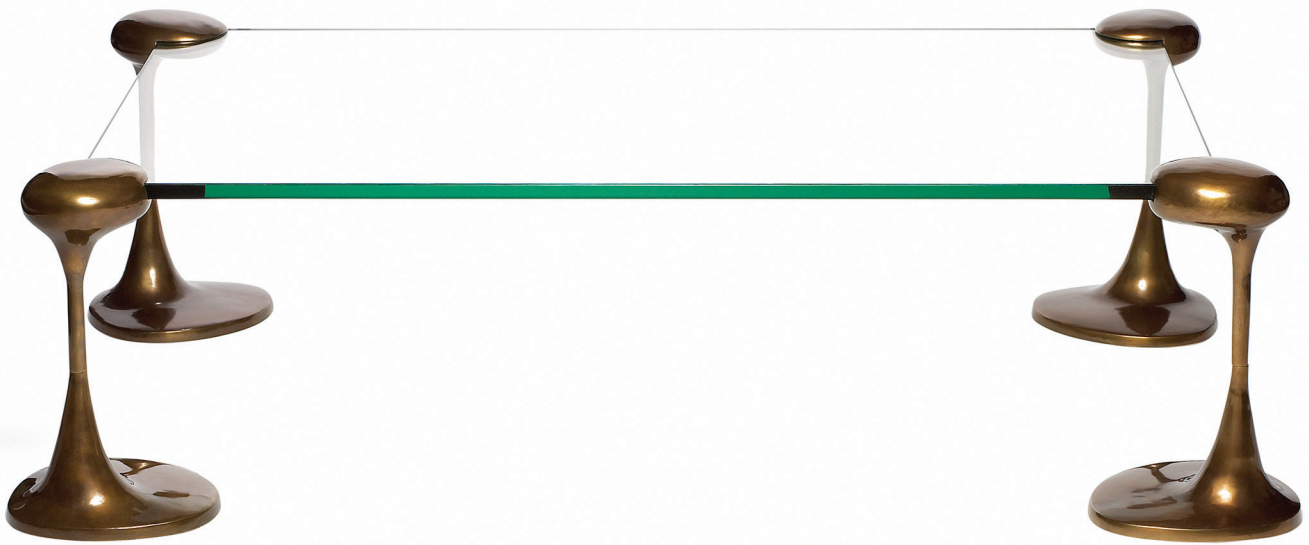

STUDIO VAN DEN AKKER  
ROB COPLEY + SEAN ROBINS

the philippe cocktail table

WIDTH: 58"  
DEPTH: 38"  
HEIGHT: 15 ½"

Please confirm details  
of this tear sheet with  
your Studio Van den Akker  
sales associate