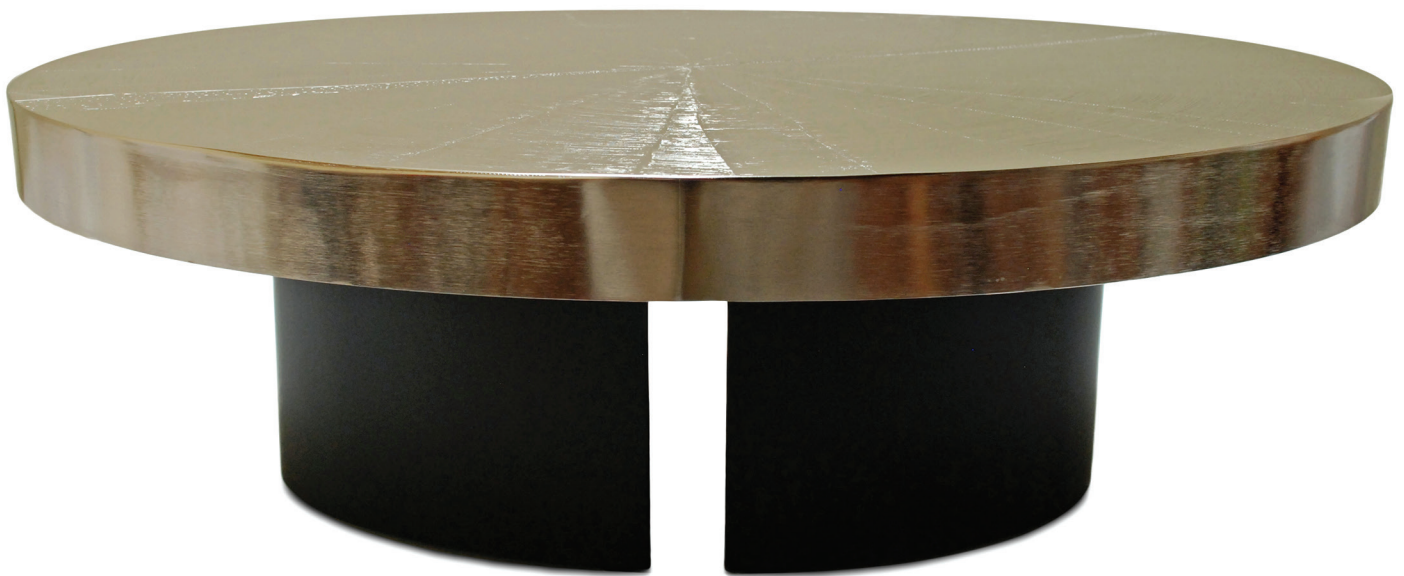

STUDIO VAN DEN AKKER
ROB COPLEY + SEAN ROBINS

the solaris cocktail/side table
By Christian Heckscher

HEIGHT: 14"
DEPTH: 28"
WIDTH: 35"

Please confirm details
of this tear sheet with
your Studio Van den Akker
sales associate