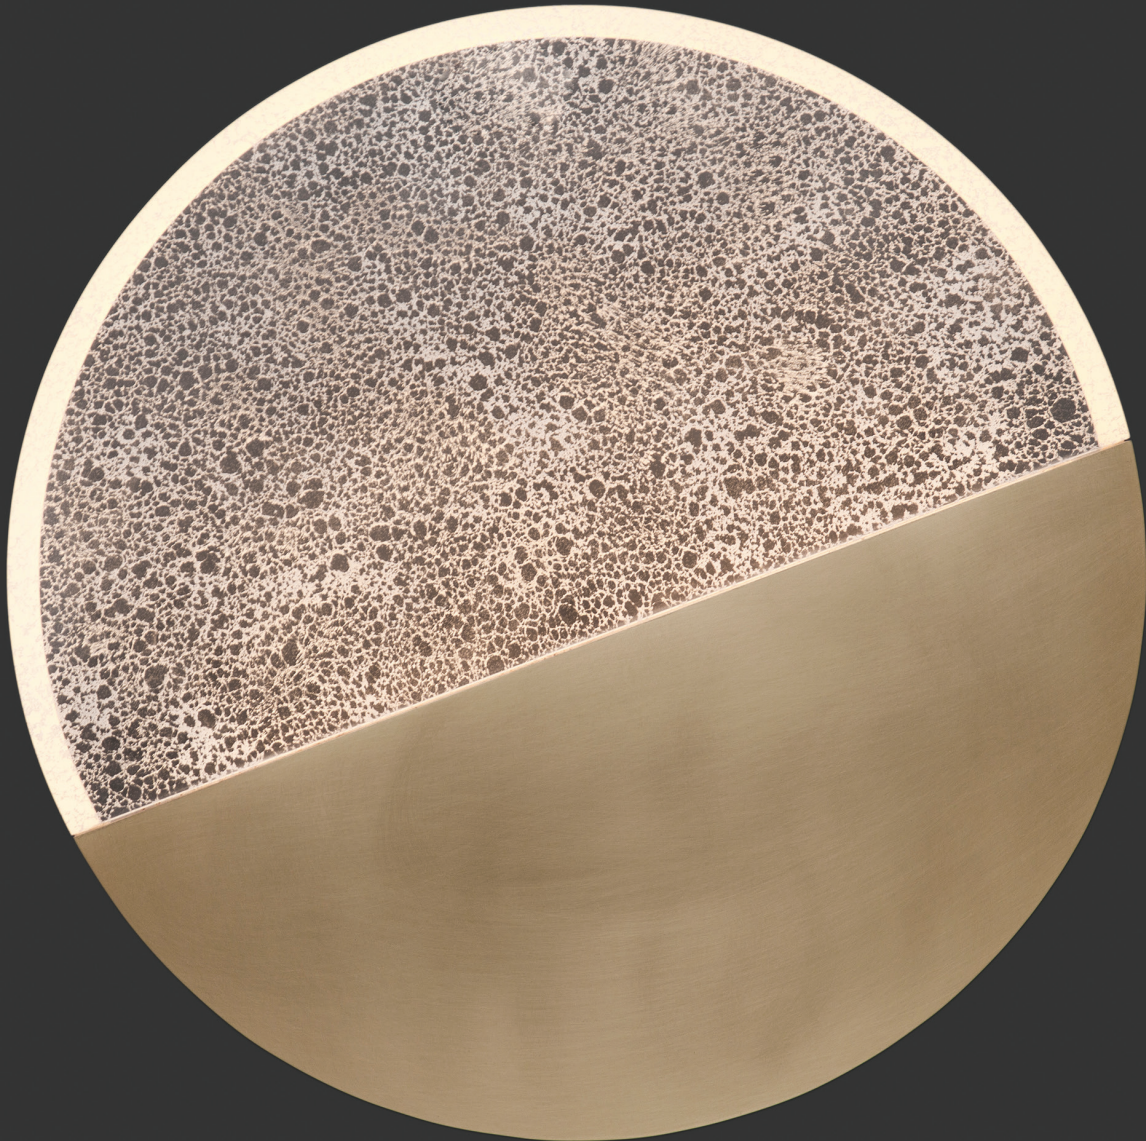

STUDIO VAN DEN AKKER  
ROB COPLEY + SEAN ROBINS

the stella wall sconce  
by Wud

Available in Bronze, Lucite, Metallic Powder and Resin

DIAMETER: 18"

Please confirm details  
of this tear sheet with  
your Studio Van den Akker  
sales associate