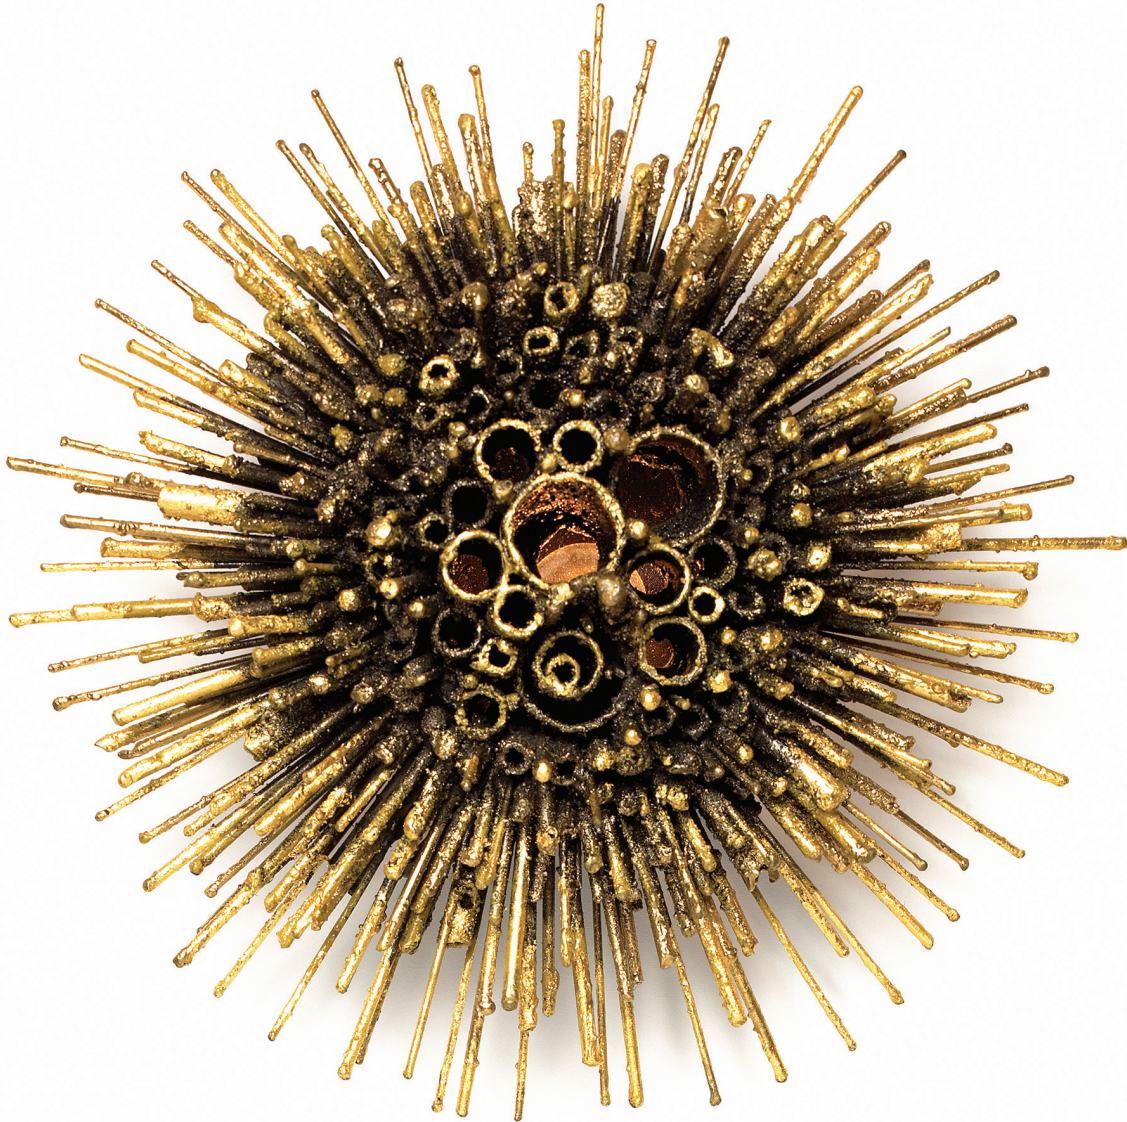

STUDIO VAN DEN AKKER
ROB COPLEY + SEAN ROBINS

the urchin wall sconce
by James Bearden for SVDA

DEPTH: 7 1/2"
DIAMETER: 17 1/2"

Please confirm details
of this tear sheet with
your Studio Van den Akker
sales associate