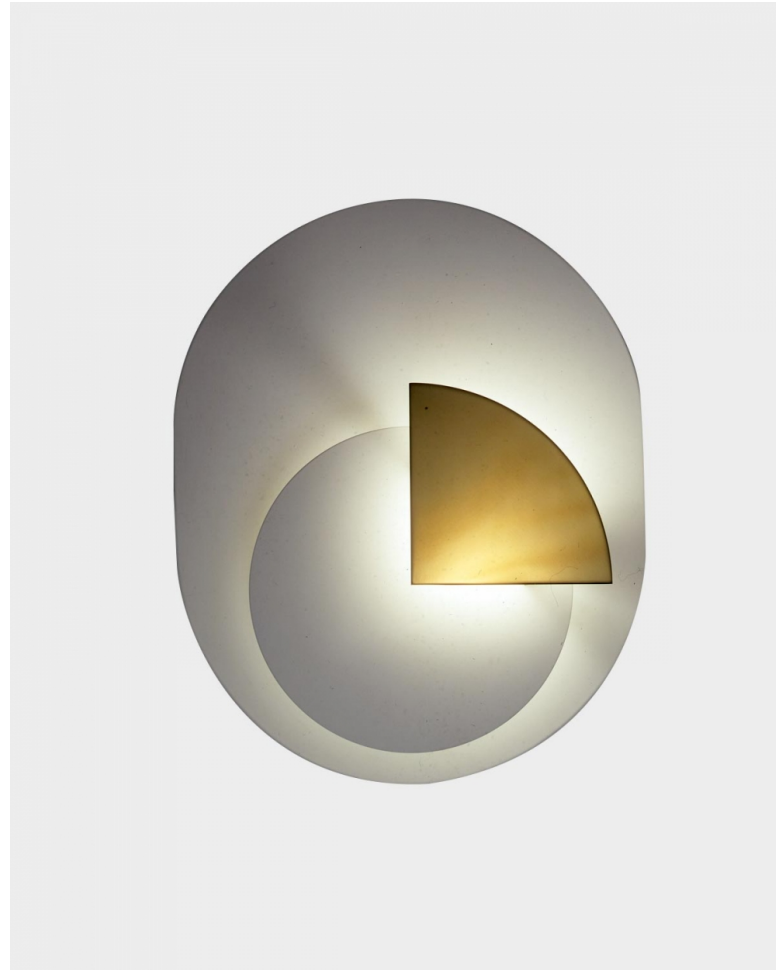

STUDIO VAN DEN AKKER
ROB COPLEY + SEAN ROBINS

**Wall Sconce by Pia Guidetti
for Lumi, model 1324**

DDB - 979 THIRD AVE - SUITE 1510 - NEW YORK - 212.644.3535
PDC - 8687 MELROSE AVENUE - SUITE B355 - WEST HOLLYWOOD - 323.822.1955
DDC - 1025 NORTH STEMMONS FWY - SUITE 280 - DALLAS - 214-256-4338
WWW.STUDIOVANDENAKKER.COM

Length: 20"
Width: 16"
Depth: 4"