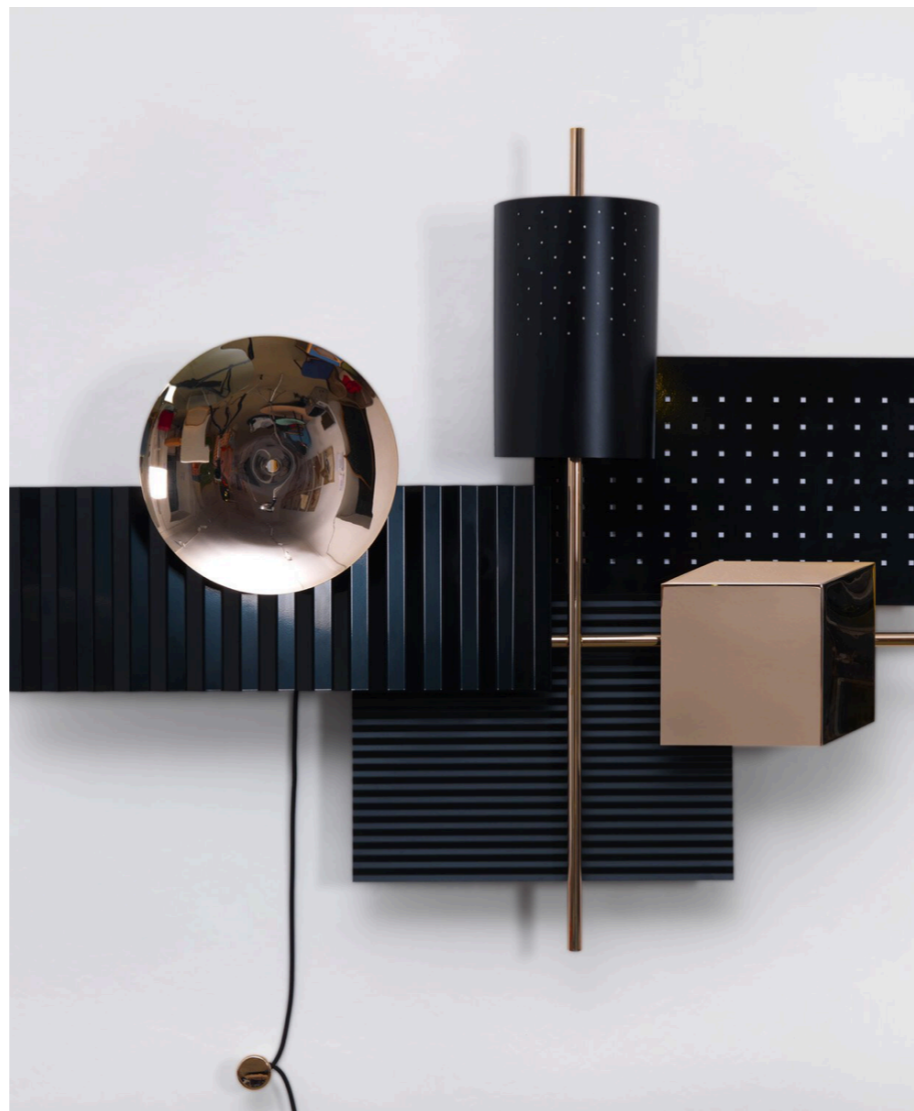

STUDIO VAN DEN AKKER
ROB COPLEY + SEAN ROBINS

**Wallie Scultura by Lorenza
Bozzoli for Tato**

DDB - 979 THIRD AVE - SUITE 1510 - NEW YORK - 212.644.3535
PDC - 8687 MELROSE AVE - SUITE B355 - WEST HOLLYWOOD, CA - 323.822.1955
WWW.STUDIOVANDENAKKER.COM

Length: 55"

Height: 44.5"

Depth: 11"