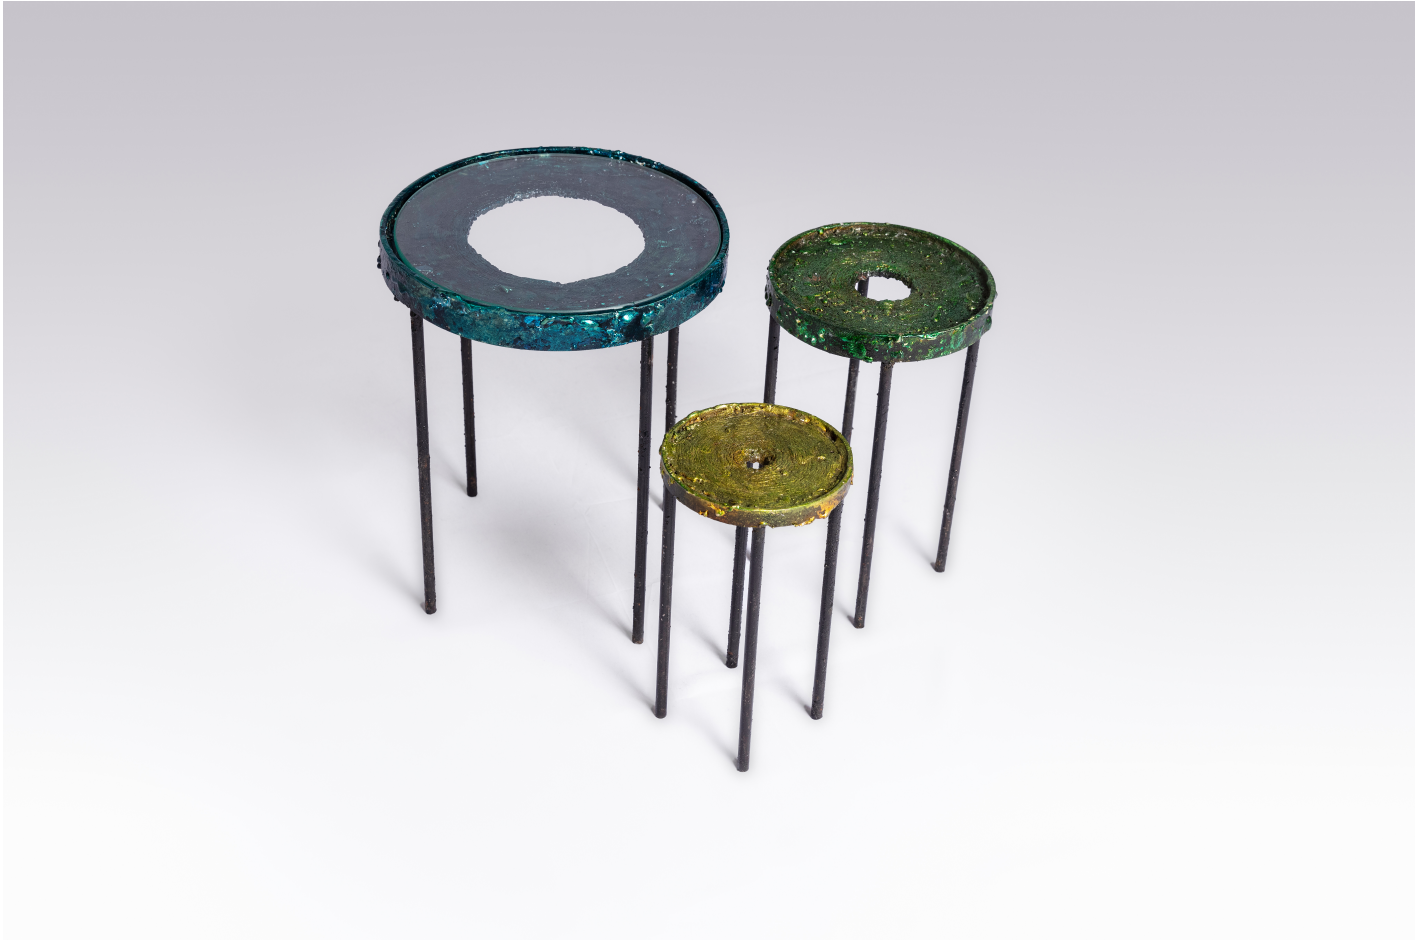

STUDIO VAN DEN AKKER
ROB COPLEY + SEAN ROBINS

Moonpool Nesting Tables by James
Bearden for Studio Van den Akker

Small: 6.5"dia x 12"h
Medium: 8.5"dia x 14"h
Large: 12.75"dia x 16"h

The tables are available in a variety of
colors or in bronze. Fully customizable.