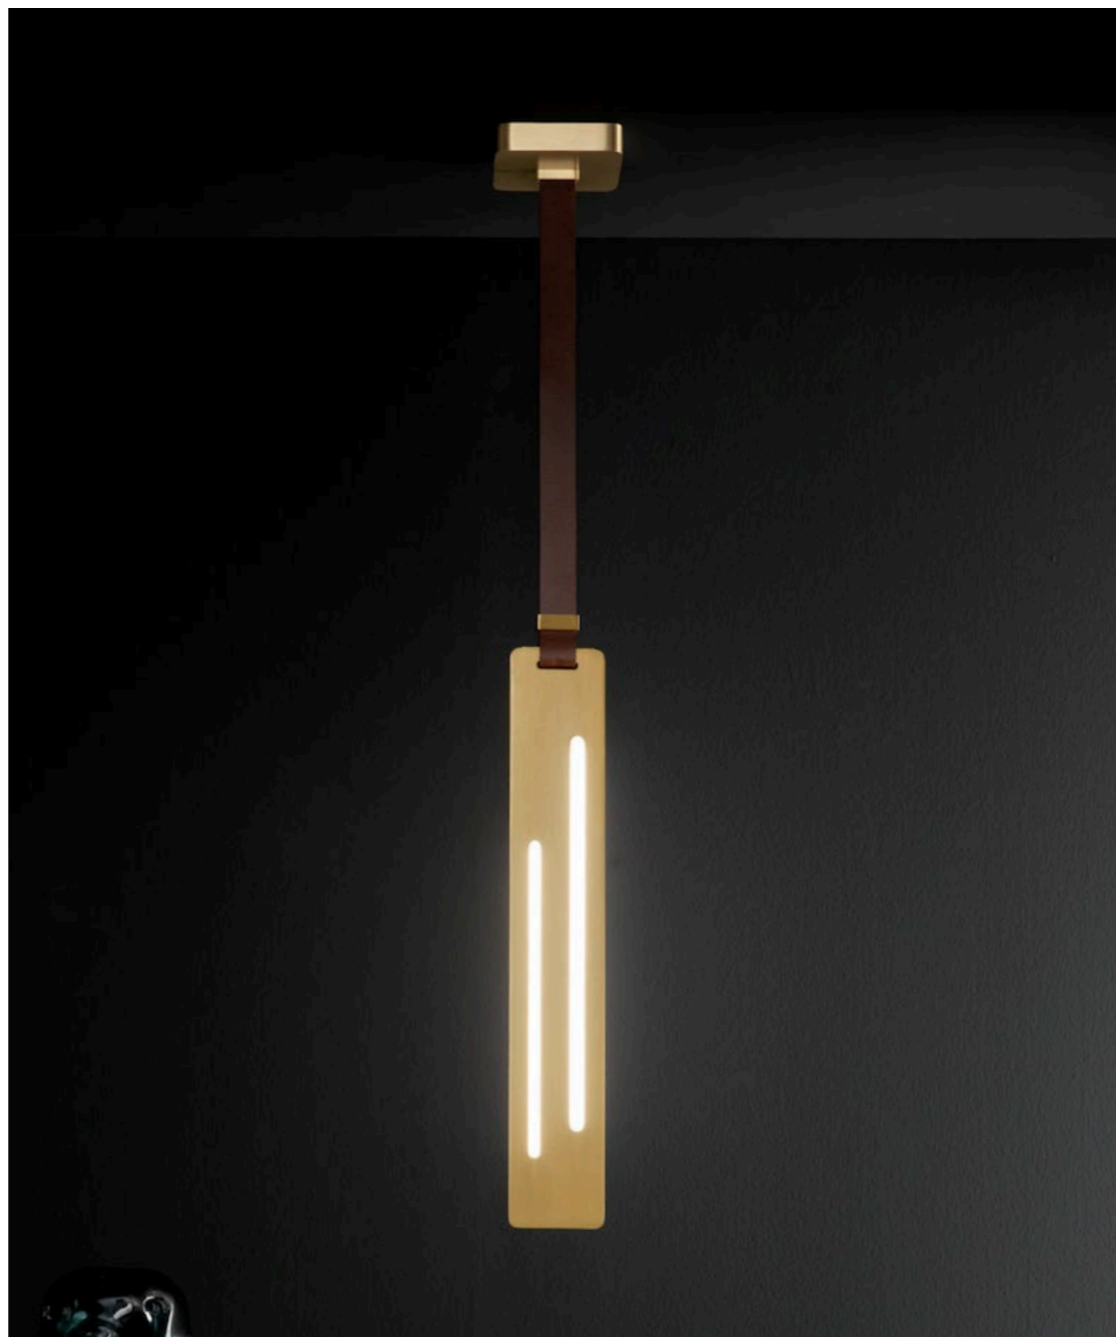

STUDIO VAN DEN AKKER
ROB COPLEY + SEAN ROBINS

Eridania Vertical by Esperia

DDB - 979 THIRD AVE - SUITE 1510 - NEW YORK - 212.644.3535
PDC - 8687 MELROSE AVENUE - SUITE B355 - WEST HOLLYWOOD - 323.822.1955
DDC - 1025 NORTH STEMMONS FWY - SUITE 280 - DALLAS - 214 256-4338
WWW.STUDIOVANDENAKKER.COM

Suspension 1 Body 18.9"
Suspension 2 Body 23.6"