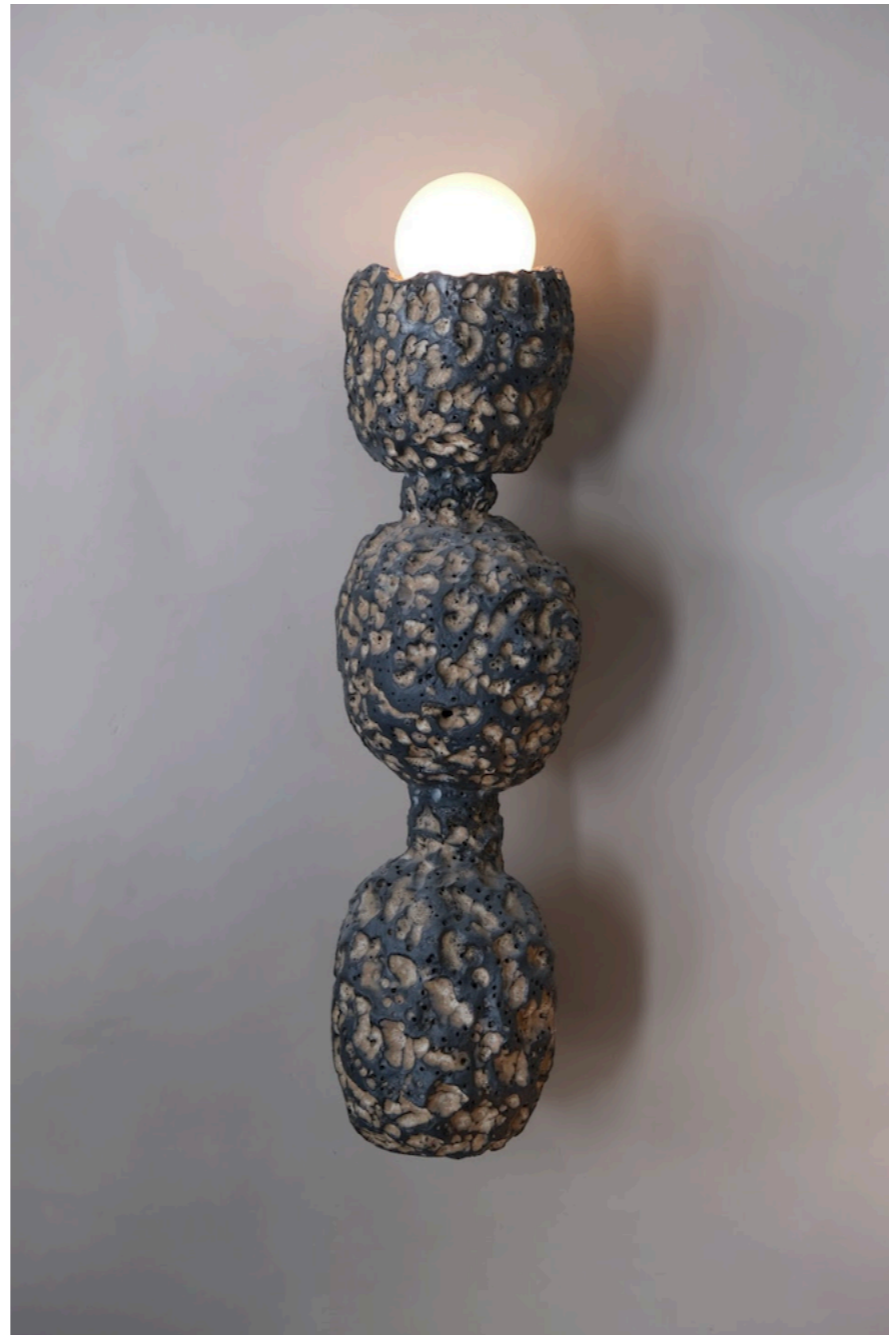

STUDIO VAN DEN AKKER
ROB COPLEY + SEAN ROBINS

**Lithic Wall Sconce
By LGS Studio**

DDB - 979 THIRD AVE - SUITE 1510 - NEW YORK - 212.644.3535
PDC - 8687 MELROSE AVENUE - SUITE B355 - WEST HOLLYWOOD - 323.822.1955
DDC - 1025 NORTH STEMMONS FWY - SUITE 280 - DALLAS - 214 256-4338
WWW.STUDIOVANDENAKKER.COM

Height 23" Diameter 6"