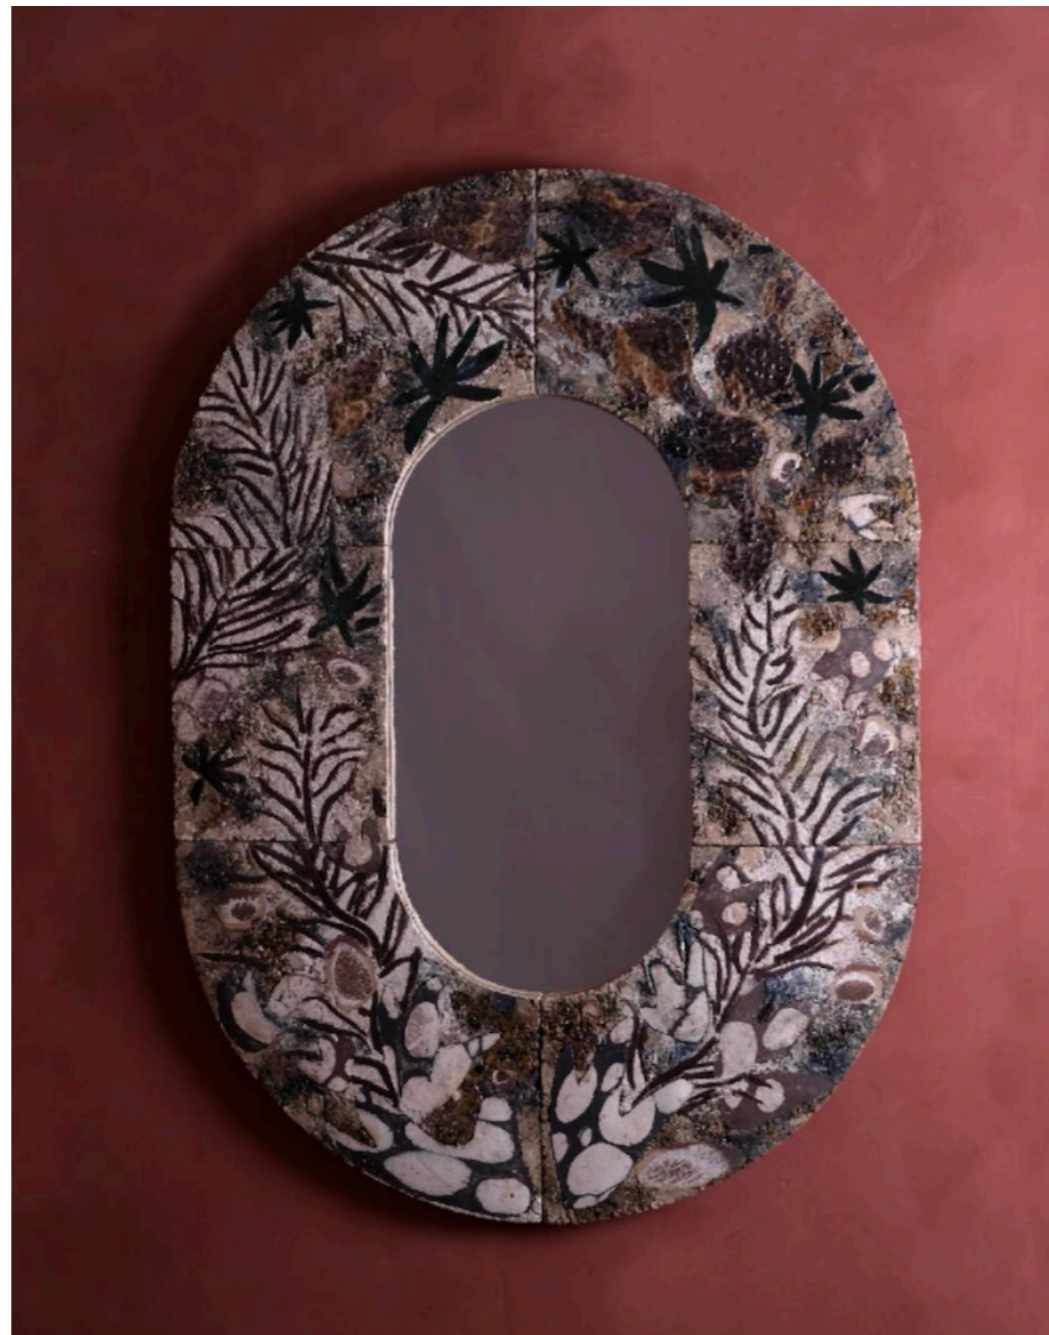

STUDIO VAN DEN AKKER
ROB COPLEY + SEAN ROBINS

**Mesozoic Wall Mirror
By LGS Studio**

DDB - 979 THIRD AVE - SUITE 1510 - NEW YORK - 212.644.3535

PDC - 8687 MELROSE AVENUE - SUITE B355 - WEST HOLLYWOOD - 323.822.1955